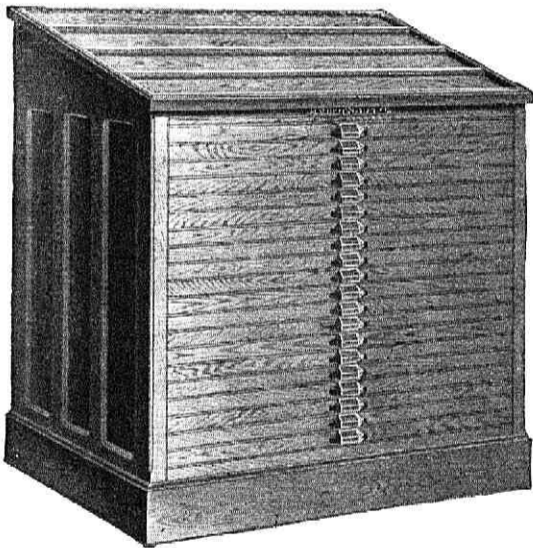

WOOD TYPE CABINETS

MAMMOTH CABINET

These are made in two styles. In the one shown in the cut, which is called the Mammoth, the cases are 23x44 inches; in the other they are 23x32 1/4 inches. In both the cases are slotted to picas, and movable strips are furnished to make divisions for any size of type. Made of beautiful hardwoods, finished in the natural color of the wood. See prices in center column.

WOOD TYPE CABINETS

Cabinet No.	No. of Cases	Dimensions and Weights					Prices	
		Size of Cases	Hght at Front	Wide In.	Deep In.	Wgt. Lbs.	Flat Top	Galley Top
1	12	23 x 32 1/4	35 1/4	37 1/4	26 1/2	250	$21.00	$27.50
2	16	23 x 32 1/4	43 1/4	37 1/4	26 1/2	300	30.00	33.50
3	20	23 x 32 1/4	51 1/4	37 1/4	26 1/2	350	36.00	39.50
4	12	23 x 44	35 1/4	49 1/2	26 1/2	300	30.00	34.00
5	16	23 x 44	43 1/4	49 1/2	26 1/2	370	40.00	44.00
6	20	23 x 44	51 1/4	49 1/2	26 1/2	435	48.00	52.00

WOOD QUOINS

Hickory 40c per hundred | Boxwood 60c per hundred

SOLID FACE TINT BLOCK

Per Running Foot		Per Running Foot	
1 line wide	10c	10 line wide	48c
2 line wide	12c	12 line wide	50c
3 line wide	15c	15 line wide	66c
4 line wide	20c	18 line wide	75c
5 line wide	22c	20 line wide	80c
6 line wide	24c	24 line wide	85c
8 line wide	36c	30 line wide	95c

Larger pieces squared up, any size desired, at 1c per square inch.

PRICES OF CUTTING STICKS FOR PAPER CUTTERS, PER DOZEN

Our Cutting Sticks are made from selected Rock Maple, thoroughly dry, and we guarantee them to be true and accurate in every respect. They have a smooth velvety finish.

Size	18 in.	22 in.	26 in.	30 in.	34 in.	38 in.	42 in.	46 in.	50 in.	54 in.	60 in.	66 in.	72 in.	78 in.	84 in.
1/4 in. Square	$.30	$.35	$.40	$.50	$.55	$.60	$.70	$.75	$.80	$.90	$1.00	$1.10	$1.20	$1.30	$1.40
3/8 in. Square	.40	.50	.55	.65	.75	.80	.90	1.00	1.10	1.15	1.30	1.40	1.55	1.70	1.80
1/2 in. Square	.50	.60	.70	.85	.95	1.05	1.20	1.30	1.40	1.50	1.70	1.85	2.00	2.20	2.35
3/4 in. Square	.70	.85	1.00	1.15	1.30	1.45	1.60	1.75	1.90	2.10	2.30	2.50	2.70	2.90	3.10
1 in. Square	.80	.95	1.10	1.30	1.45	1.65	1.80	2.00	2.15	2.35	2.60	2.85	3.10	3.35	3.60
1 1/4 in. Square	.90	1.05	1.25	1.45	1.65	1.85	2.00	2.20	2.40	2.60	2.90	3.20	3.50	3.80	4.10
1 1/2 in. Square	1.00	1.15	1.40	1.60	1.80	2.00	2.20	2.45	2.65	2.85	3.20	3.50	3.80	4.15	4.45
1 3/4 in. Square	1.10	1.30	1.50	1.75	2.00	2.20	2.45	2.65	2.85	3.15	3.50	3.80	4.15	4.50	4.90
2 in. Square	.65	.75	.90	1.05	1.20	1.35	1.50	1.60	1.75	1.90	2.10	2.30	2.50	2.70	2.90
1 1/4 in. Round	1.45	1.75	2.10	2.40	2.70	3.05	3.35	3.70	4.00	4.30	4.80	5.25	5.75	6.25	6.70
1 1/2 in. Octagon	1.10	1.30	1.55	1.80	2.05	2.25	2.50	2.75	3.00	3.25	3.60	3.95	4.30	4.70	5.05

Hamilton's Cutting-Stick for Paper Cutters