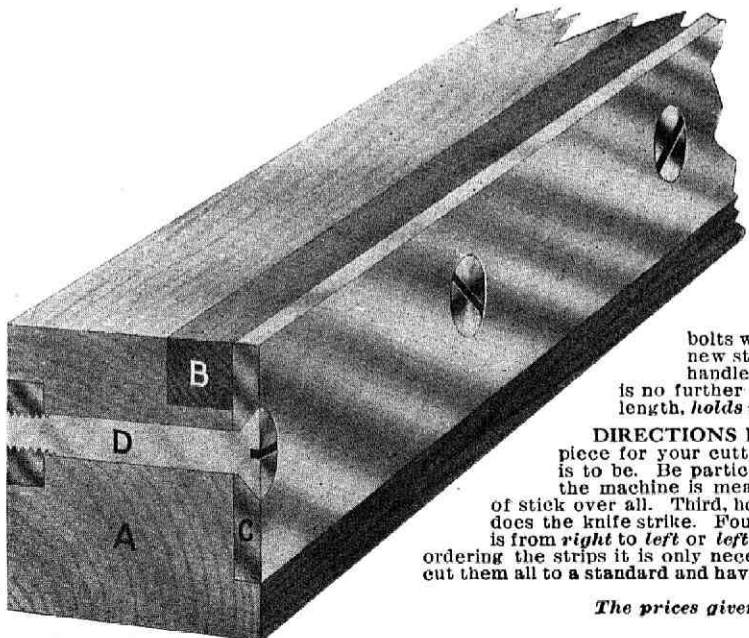

Labor-Saving Reglet and Furniture Cases

It is an undisputed fact that the use of Labor-Saving Reglet and Furniture results in a great economy of time and material. The material in labor-saving lengths is supplied at yard prices without extra charge for cutting, and only the Case is added to regular prices for yard lengths.

A Reglet or Furniture Case will save its cost every year. Cases can always be refilled at moderate cost. All material is selected and accurately cut by special machinery on the point system.

PRICE LIST OF FURNITURE CASES, WITH OR WITHOUT DOORS

No.	Name of Furniture Case	Length of Picas	No. of Pieces	Height	Width	Depth at Base	Case and Furn.	Furn. only
10	Midget	10 to 60	280	31 in.	10 in.	10 1/2 in.	$ 6.00	$ 2.75
11	Midget Extension	70 to 160	245	28 in.	10 in.	27 1/2 in.	17.00	8.25
12	Standard	10 to 60	560	31 in.	16 1/2 in.	10 1/2 in.	10.00	5.00
13	Standard Extension	70 to 160	490	29 in.	16 1/2 in.	27 1/2 in.	23.00	15.50
14	Double Standard	10 to 60	1176	41 1/2 in.	22 1/2 in.	10 1/2 in.	20.00	11.50
15	Double Standard Extension	70 to 160	1029	35 1/2 in.	22 1/2 in.	27 1/2 in.	45.75	33.75
16	Baby Mammoth	10 to 160	765	41 in.	19 1/2 in.	27 1/2 in.	29.00	15.00
17	Mammoth	10 to 160	1530	41 in.	31 1/2 in.	27 1/2 in.	40.00	25.00
18	Variety	12 to 120	1112	24 1/2 in.	30 in.	21 in.	24.75	13.75
19	Caslon	12 to 120	2080	39 1/2 in.	30 in.	21 in.	46.50	26.00
20	Jumbo	12 to 216	3800	62 in.	31 in.	37 in.	110.00	73.00

Special Furniture Cases can be built to order. Prices on receipt of specifications

PRICES, DIMENSIONS AND CAPACITY OF REGLET CASES