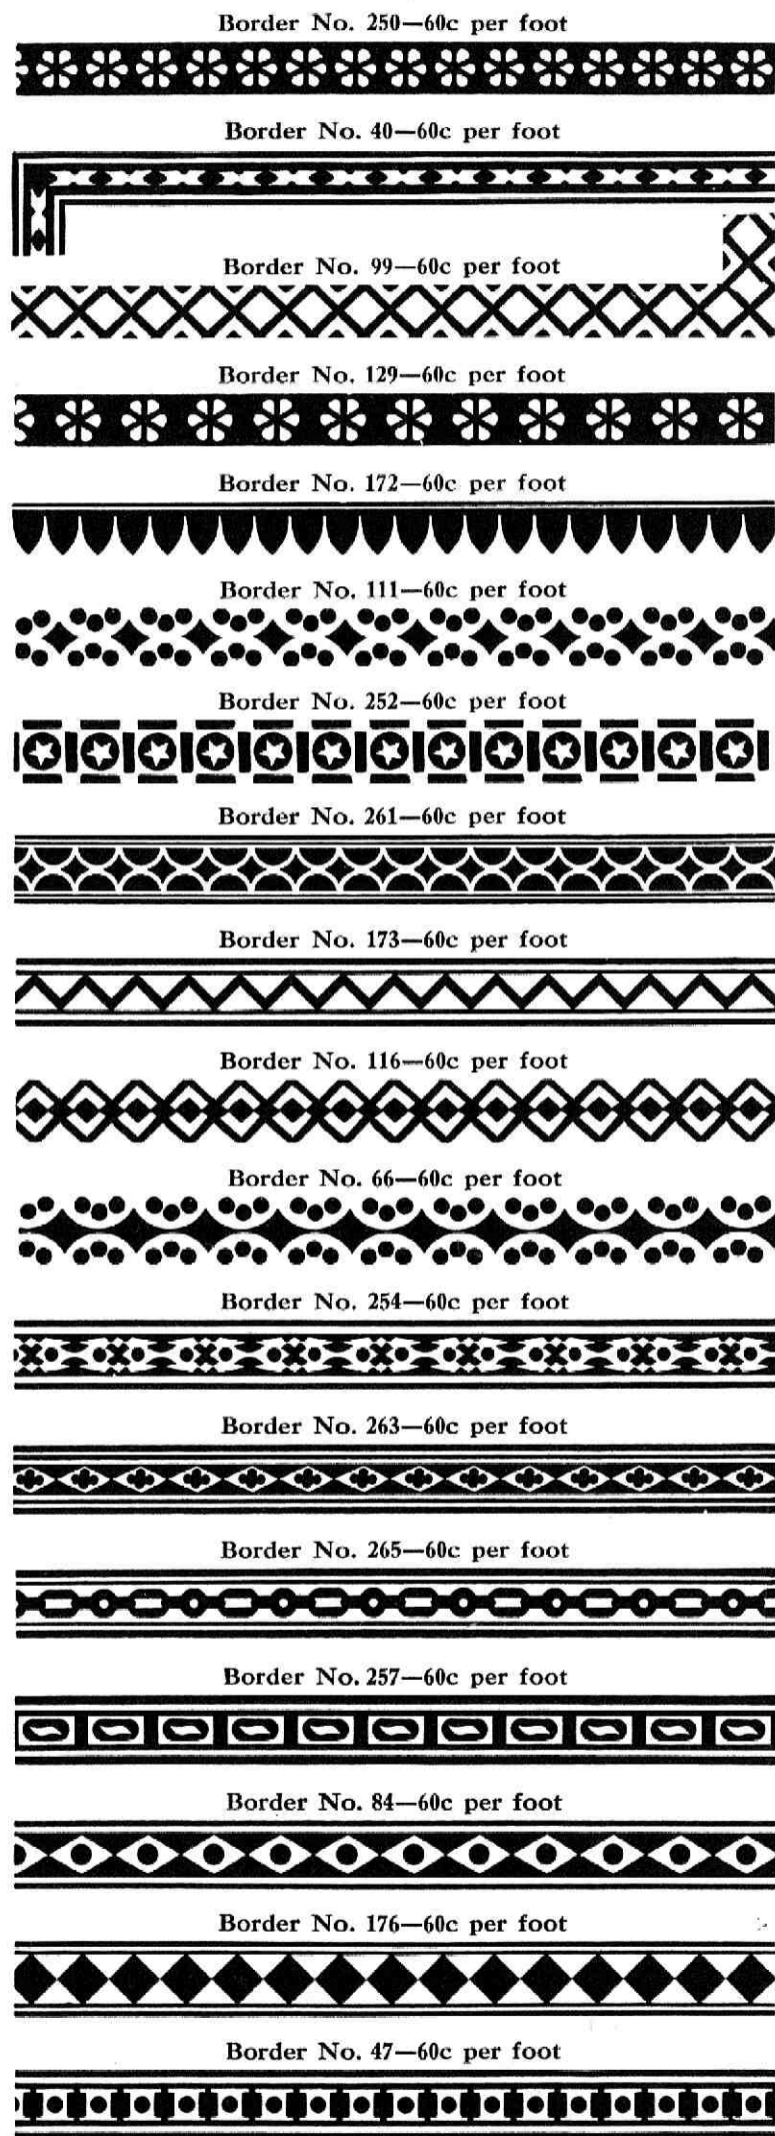

Solid Corners for all Borders, per Set of four pieces, same price as corresponding Border per foot