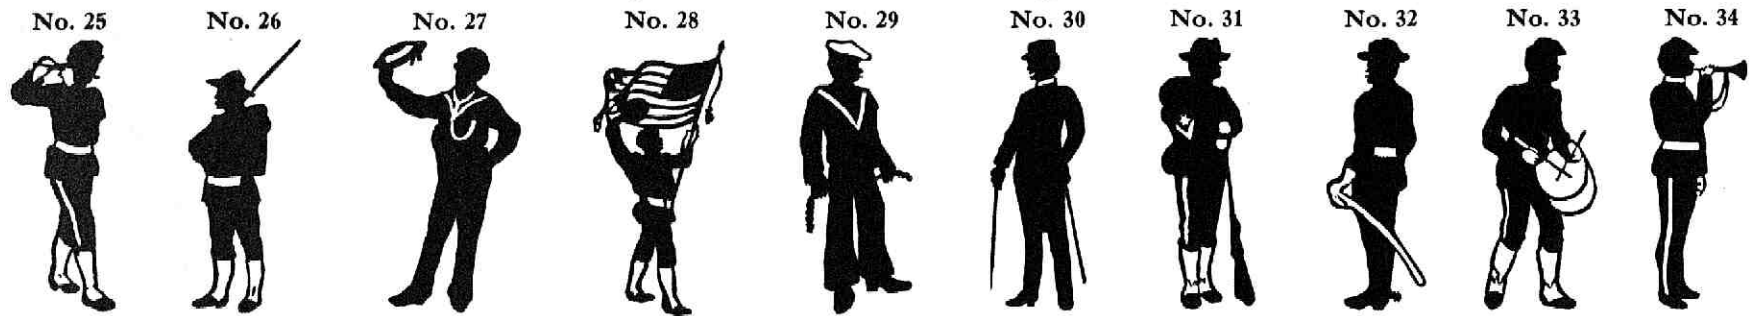

Specimens of Wood Silhouettes manufactured by The Hamilton Mfg. Co.

PRICES OF ALL SILHOUETTES:

12 Line 75 cents each
15 Line 85 cents each

18 Line $1.00 each
20 Line 1.25 each

24 Line $1.50 each
30 Line 1.75 each

36 Line $2.00 each
40 Line 2.25 each

50 Line $2.50 each
60 Line 3.00 each

MILITARY SILHOUETTES—Made any size desired

The specimens shown below are all Eight Line Pica

CAMPAIGNERS

Made any size desired. The specimens shown below are all Twelve Line Pica