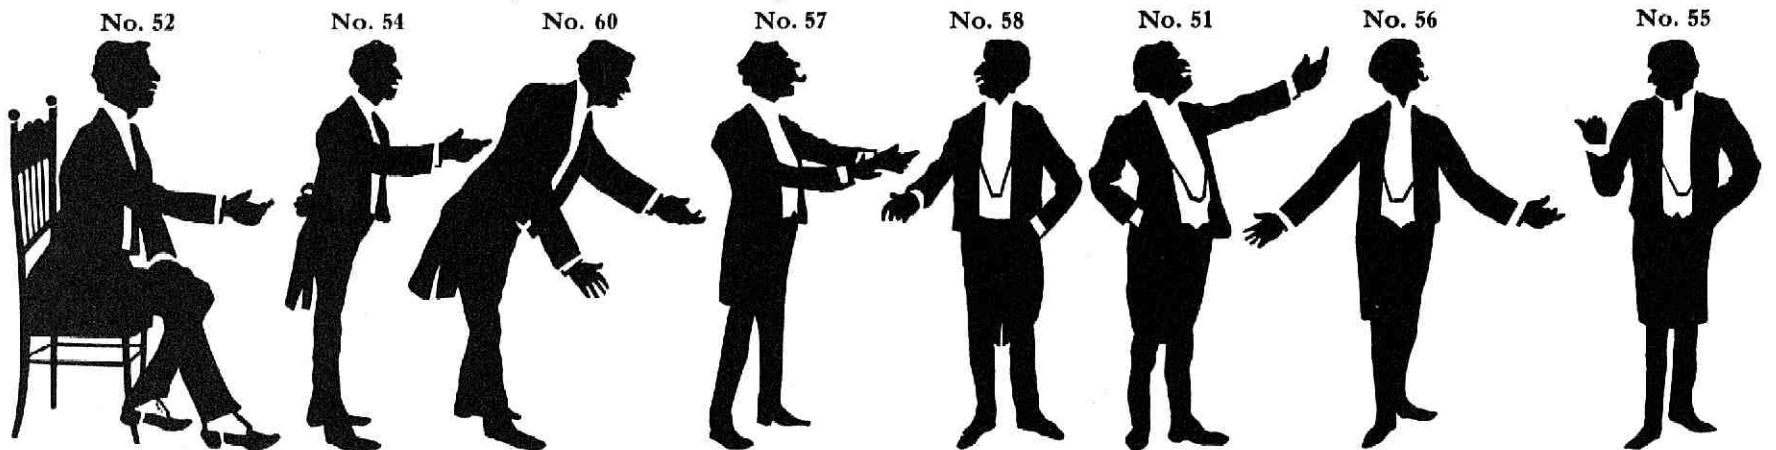

The specimens of Silhouettes shown below are all Eighteen Line Pica