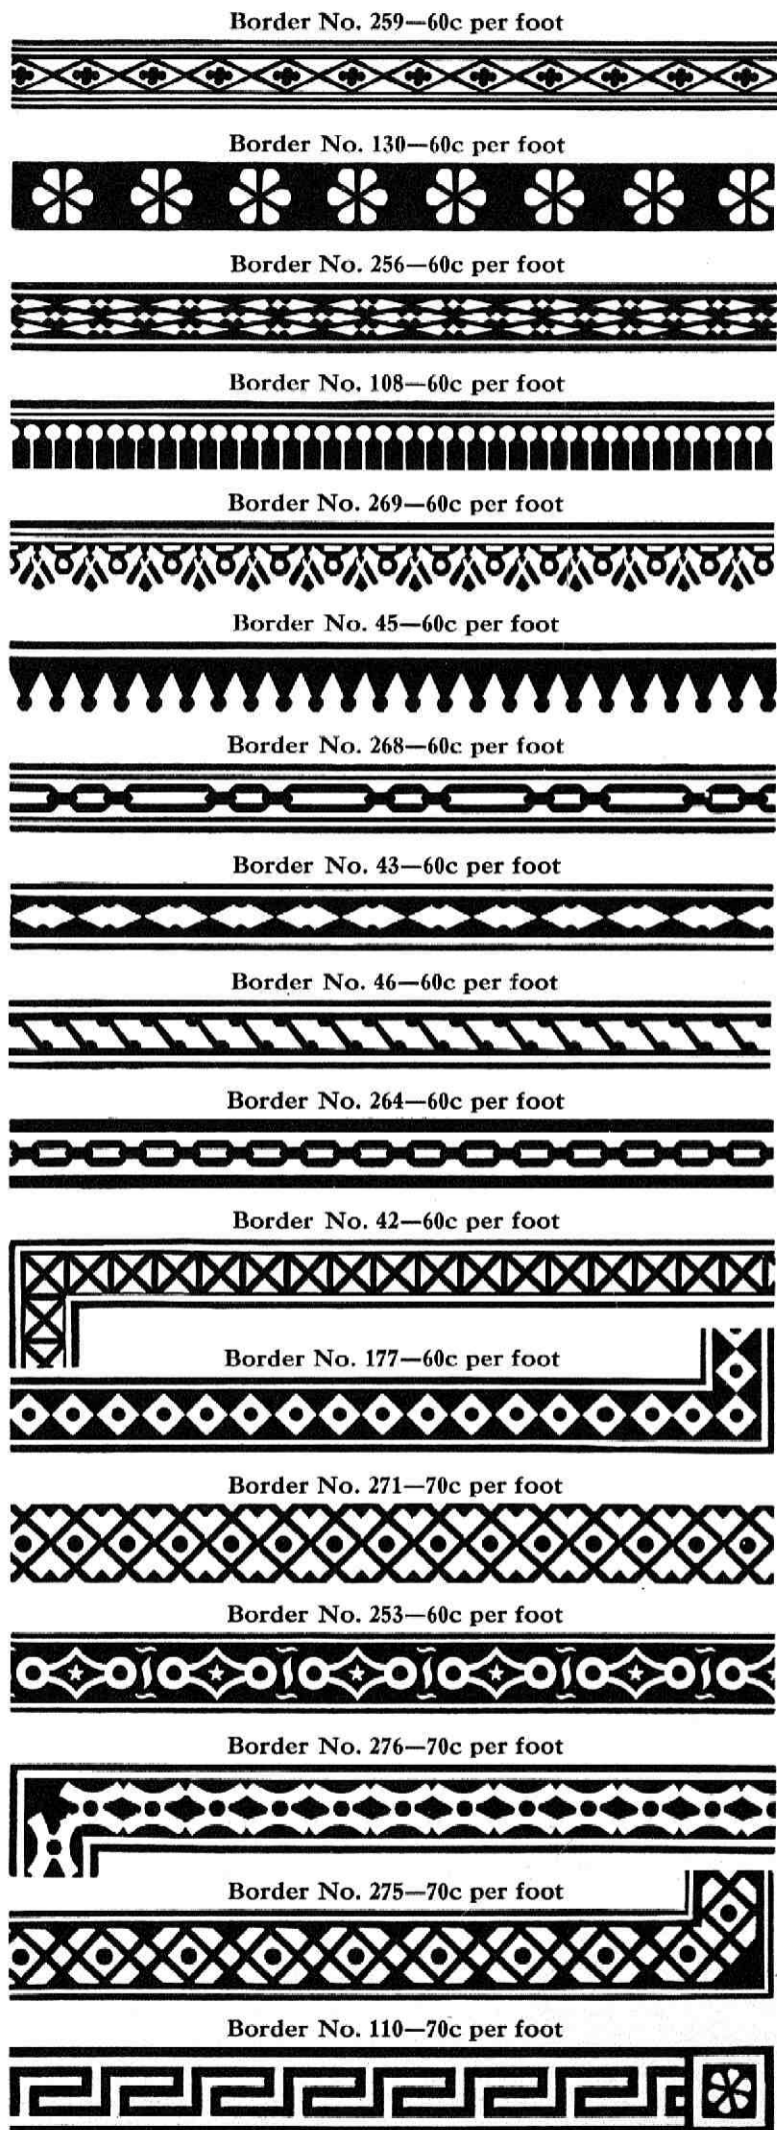

Specimens of Wood Borders manufactured by The Hamilton Mfg. Co.

END WOOD BORDERS

Twelve Feet of Border and One Set of Corners required for a Full Sheet

ALL WOOD BORDERS CUT IN LABOR SAVING LENGTHS, ON END WOOD ROCK MAPLE