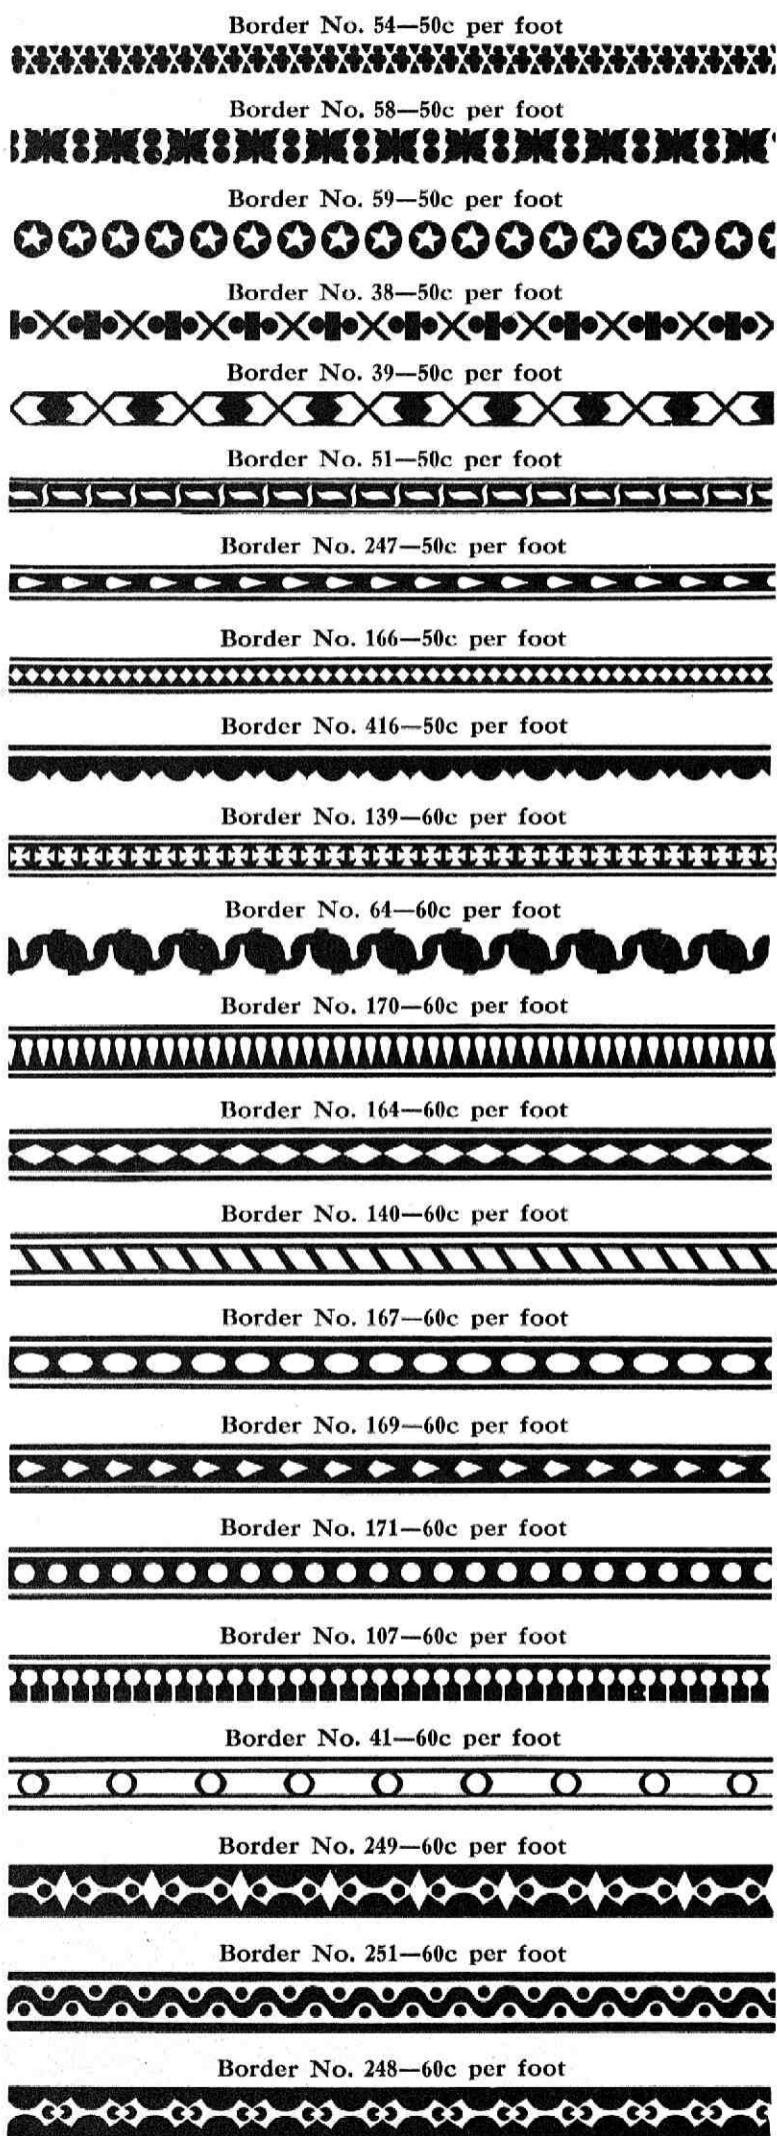

END WOOD BORDERS

Twelve Feet of Border and One Set of Corners required for a Full Sheet

ALL WOOD BORDERS CUT IN LABOR SAVING LENGTHS, ON END WOOD ROCK MAPLE