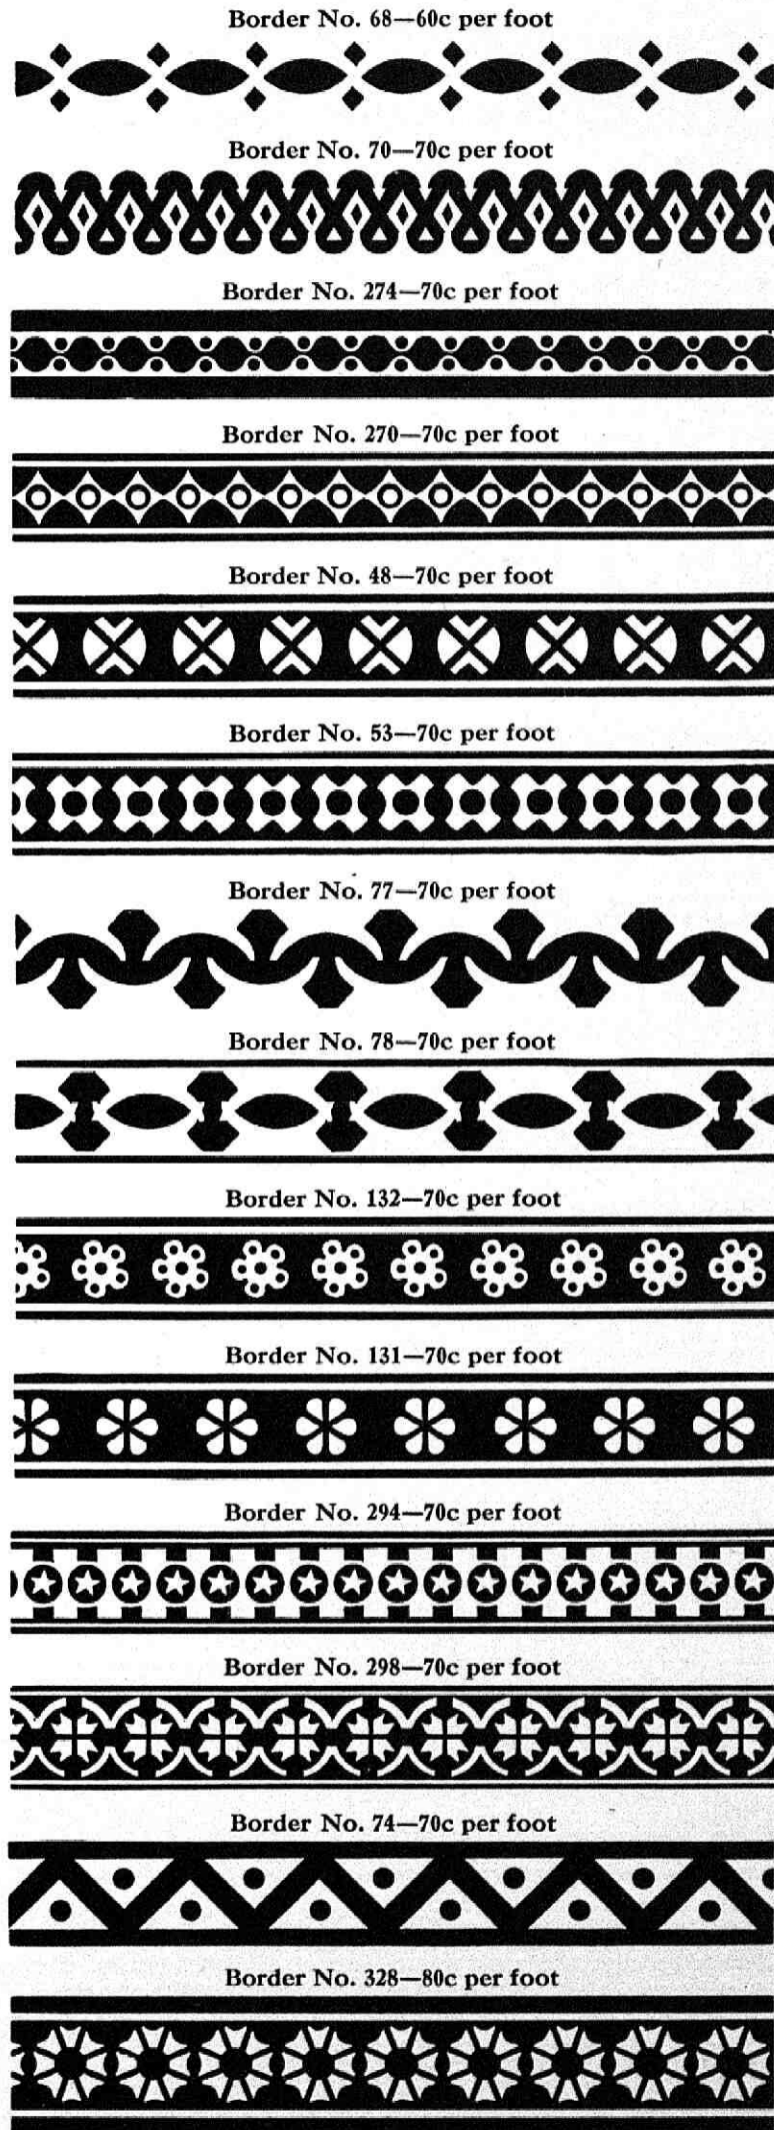

THE SIZE SHOWN ON THIS PAGE IS FIVE LINE.

The measure is taken across the face of the main rule.

The characters are shown with space between. When used in poster work the lines will be continuous.

MINNEOLA WOOD BORDER

Specimens of Wood Borders manufactured by The Hamilton Mfg. Co.

END WOOD BORDERS

Twelve Feet of Border and One Set of Corners required for a Full Sheet

ALL WOOD BORDERS CUT IN LABOR SAVING LENGTHS, ON END WOOD ROCK MAPLE