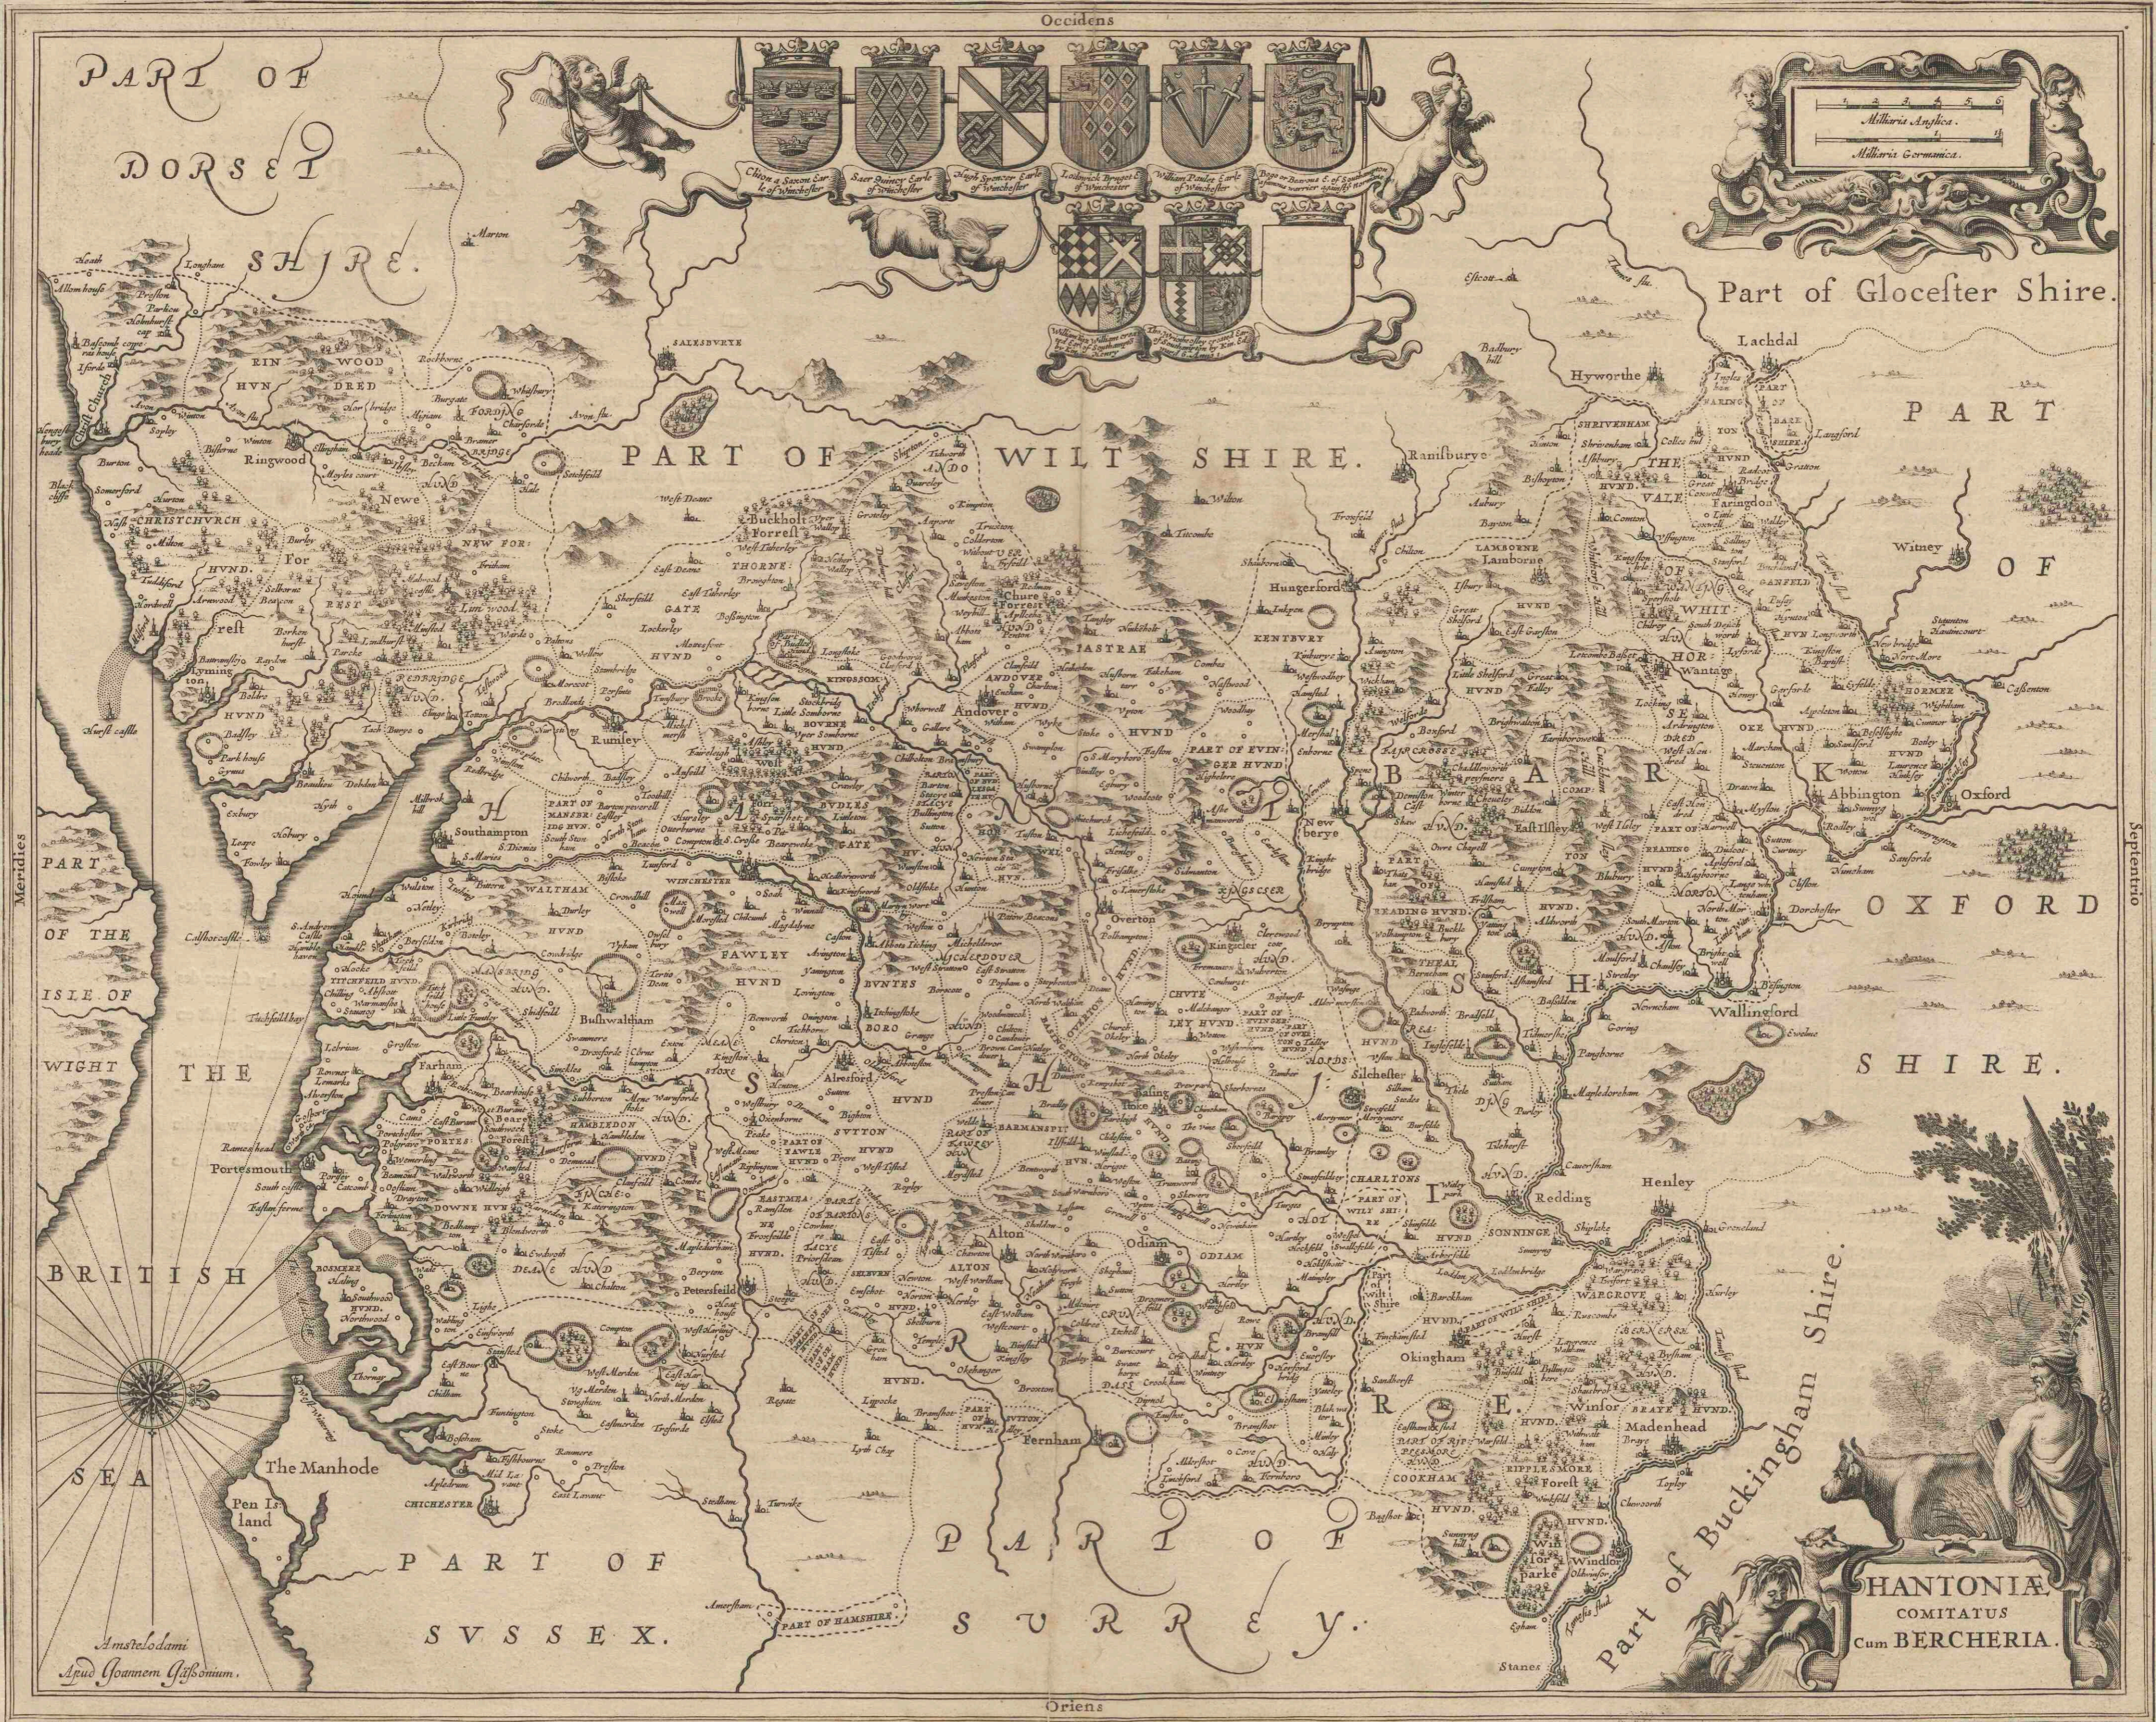

Hantoniae comitatus cum Berchia.

<https://hdl.handle.net/1874/367656>

PART OF
DORSET
SHIRE.

Part of Gloucester Shire.

PART OF WILT SHIRE.

PART
OF

OXFORD
SHIRE.

PART OF
SURREY.

Part of Buckingham Shire.

HANTONIA
COMITATUS
Cum BERCHERIA.

Meridies

Septentrio

BRITISH
SEA

Oriens