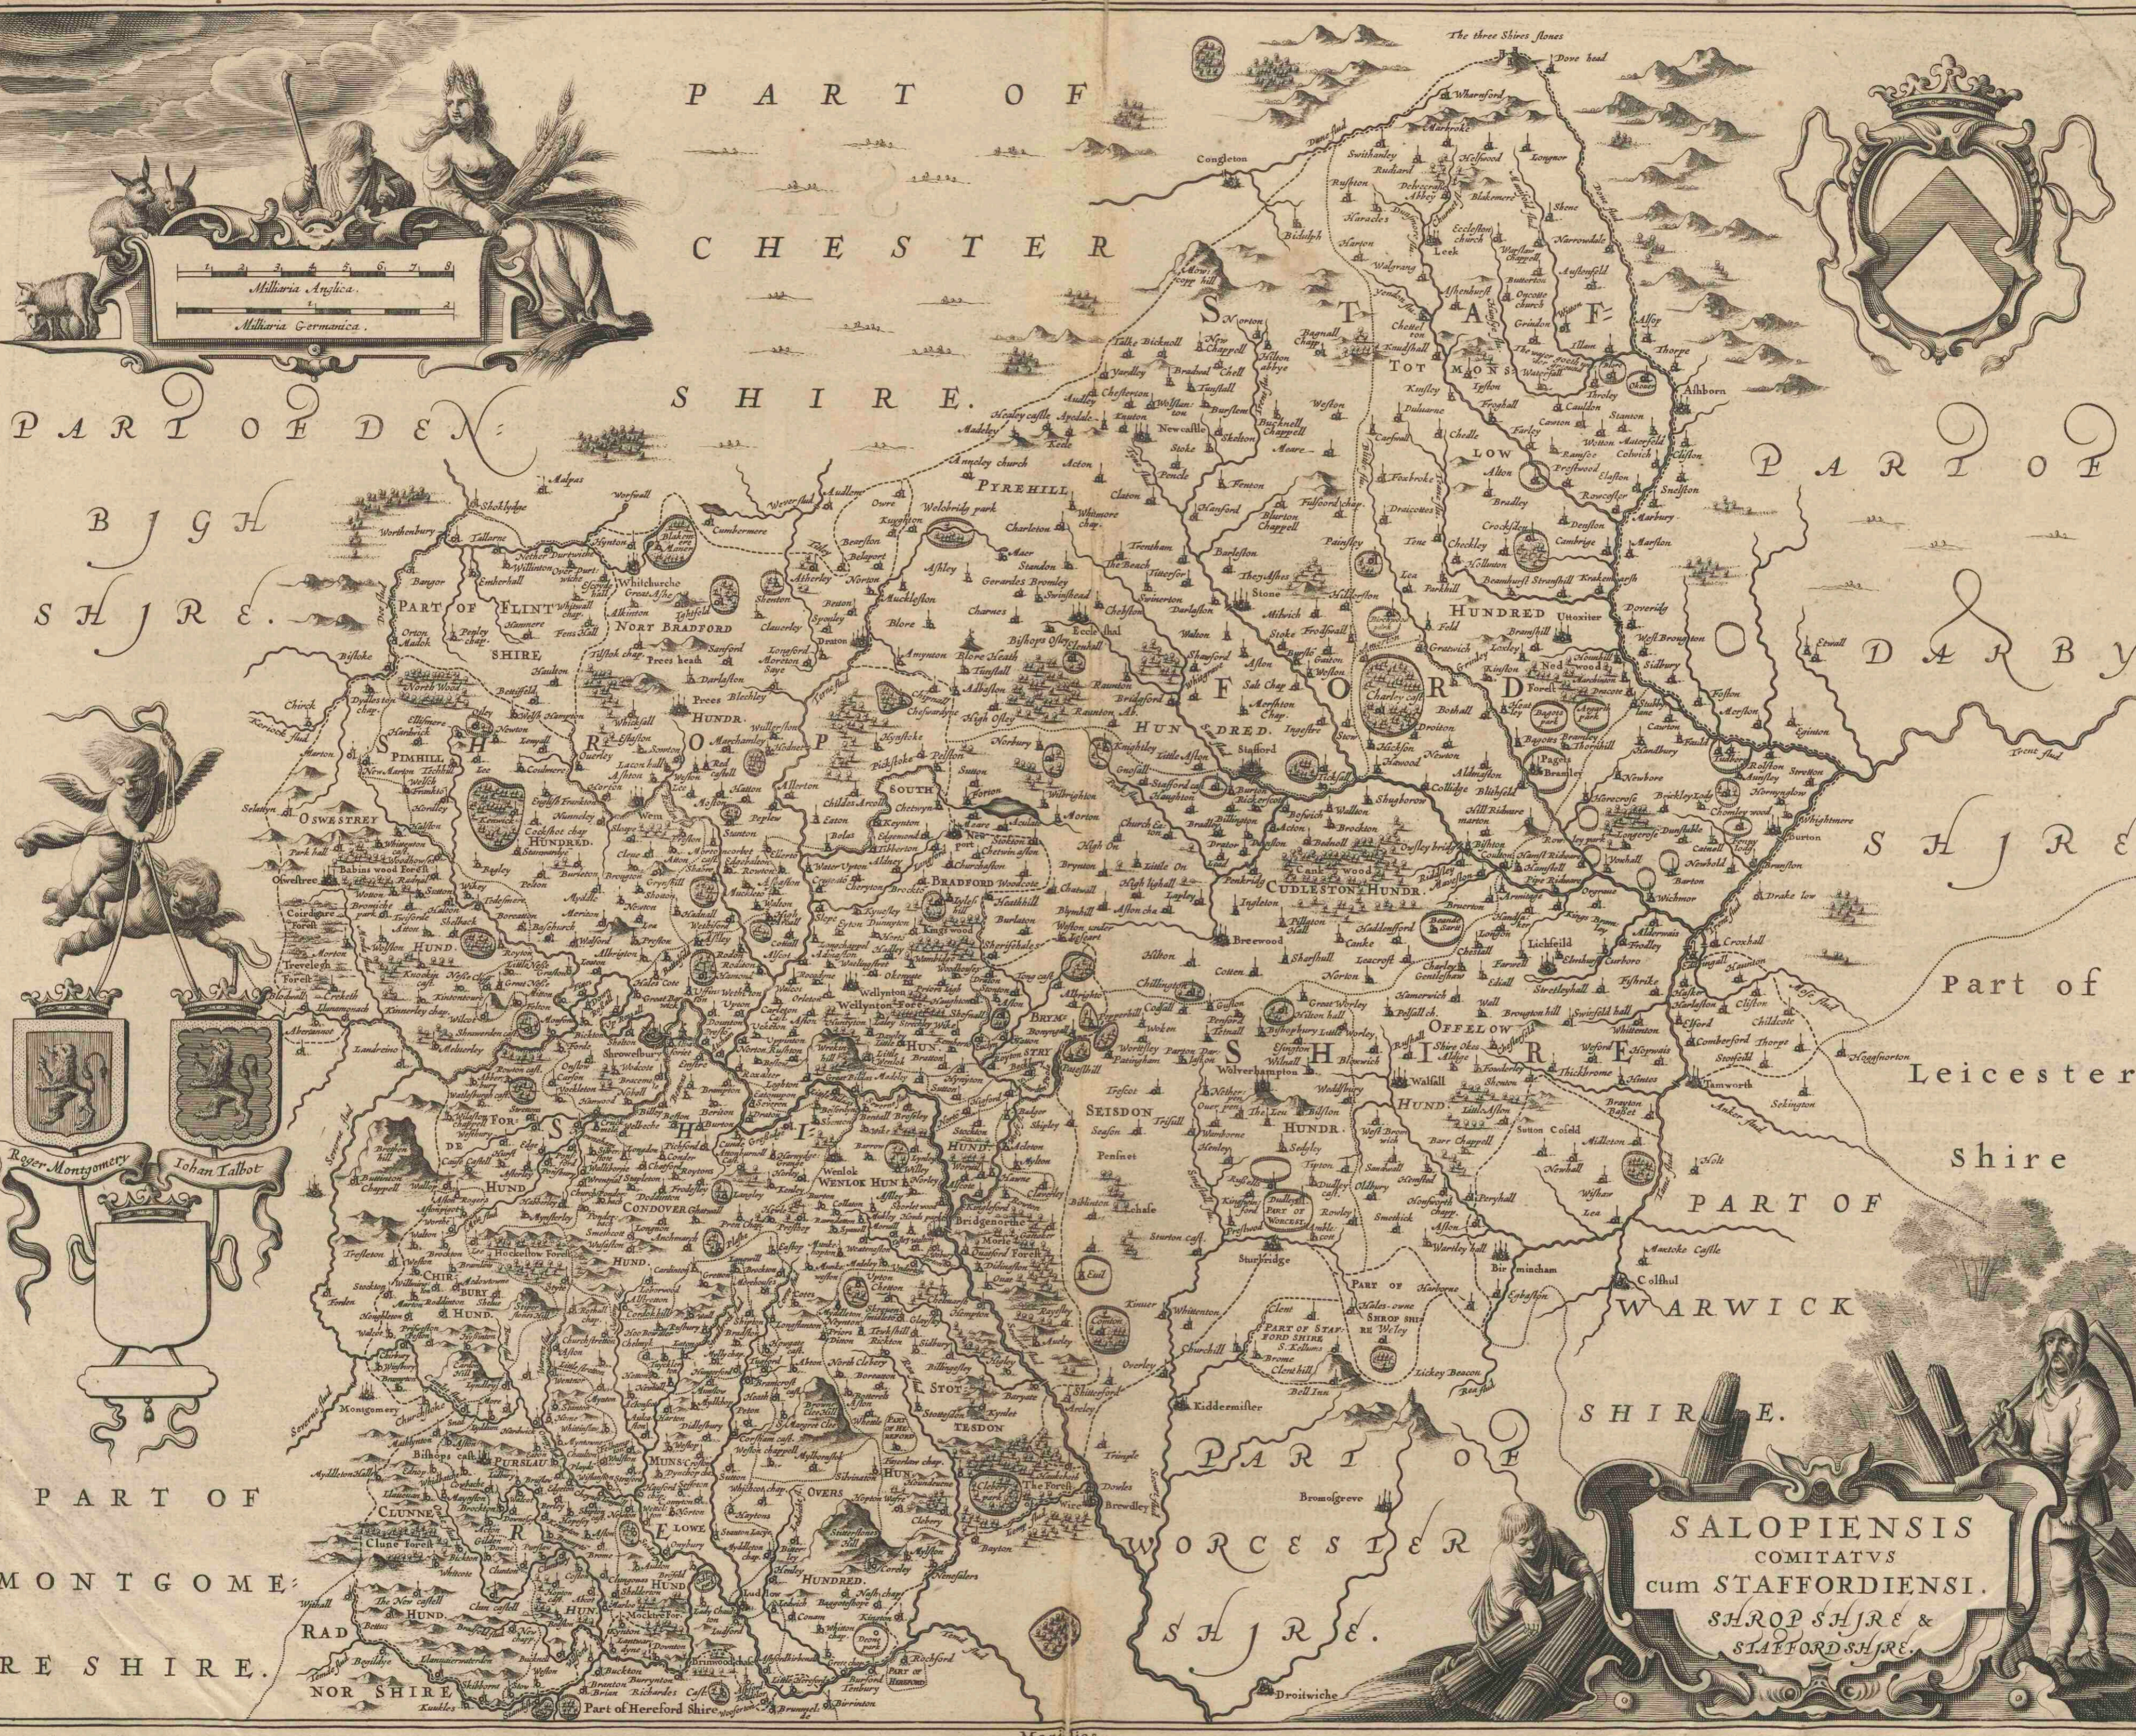

# Salopiensis Comitatus cum Staffordiensis =

<https://hdl.handle.net/1874/367670>

Septentrio

PART OF  
 CHESTER  
 SHIRE.

PART OF DEN  
 BIGH  
 SHIRE.

PART OF  
 DARBY  
 SHIRE.

Part of  
 Leicester  
 shire

PART OF  
 WARWICK  
 SHIRE.

PART OF  
 MONTGOME  
 R E SHIRE.

PART OF  
 WORCESTER  
 SHIRE.

SALOPIENSIS  
 COMITATVS  
 cum STAFFORDIENSI.  
 SHROPSHIRE &  
 STAFFORDSHIRE.

Meridies