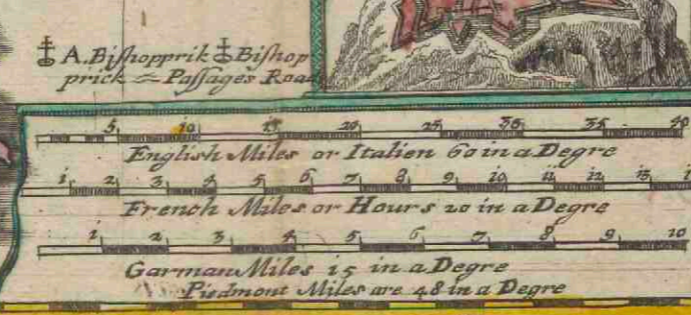

A new map of ye Dukedome of Savoy, Principality of Piedmont, county of Nice, Dukedome of Monferret, and ye adjacent countries of Milan, Dauphine Provence &c. with ye roads & passages over the Alpes into France &c.

<https://hdl.handle.net/1874/371610>

A New Map of
DUKEDOME of SAVOY
 PRINCIPALITY of PIEDMONT
 COUNTY of NICE
 DUKEDOME of MONFERRET,
 and
 Adjacent Countries of
 MILAN DAUPHINE PROVENCE &c.
 With y Roads & Passages over the
 Alpes into FRANCE &c.
 Sold by PHILIP LEA Globemaster
 in Cheapside LONDON
 and in Westminster Hall.