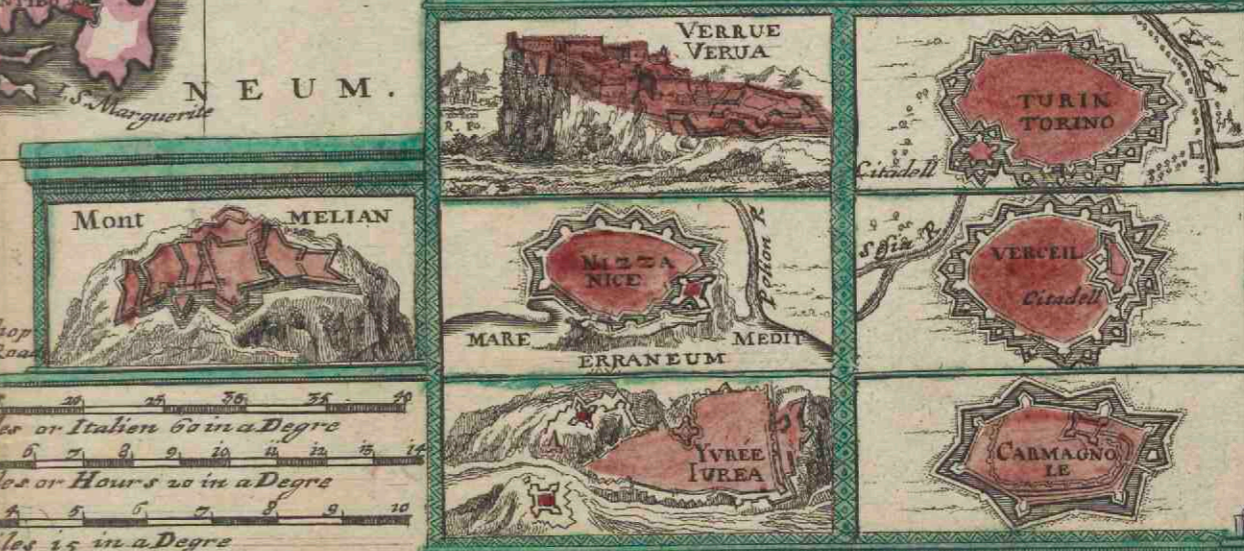

A new map of ye Dukedome of Savoy, Principality of Piedmont, county of Nice, Dukedome of Monferret, and ye adjacent countries of Milan, Dauphine Provence &c. with ye roads & passages over the Alpes into France &c.

<https://hdl.handle.net/1874/371610>

A New Map of
DUKEDOME of SAVOY
 PRINCIPALITY of PIEDMONT
 COUNTY of NICE
 DUKEDOME of MONFERRET,
 and
 Adjacent Countries of
 MILAN DAUPHINE PROVENCE &c.
 With y Roads & Passages over the
 Alpes into FRANCE &c.
 Sold by PHILIP LEA Globemaster
 in Cheapside LONDON
 and in Westminster Hall.