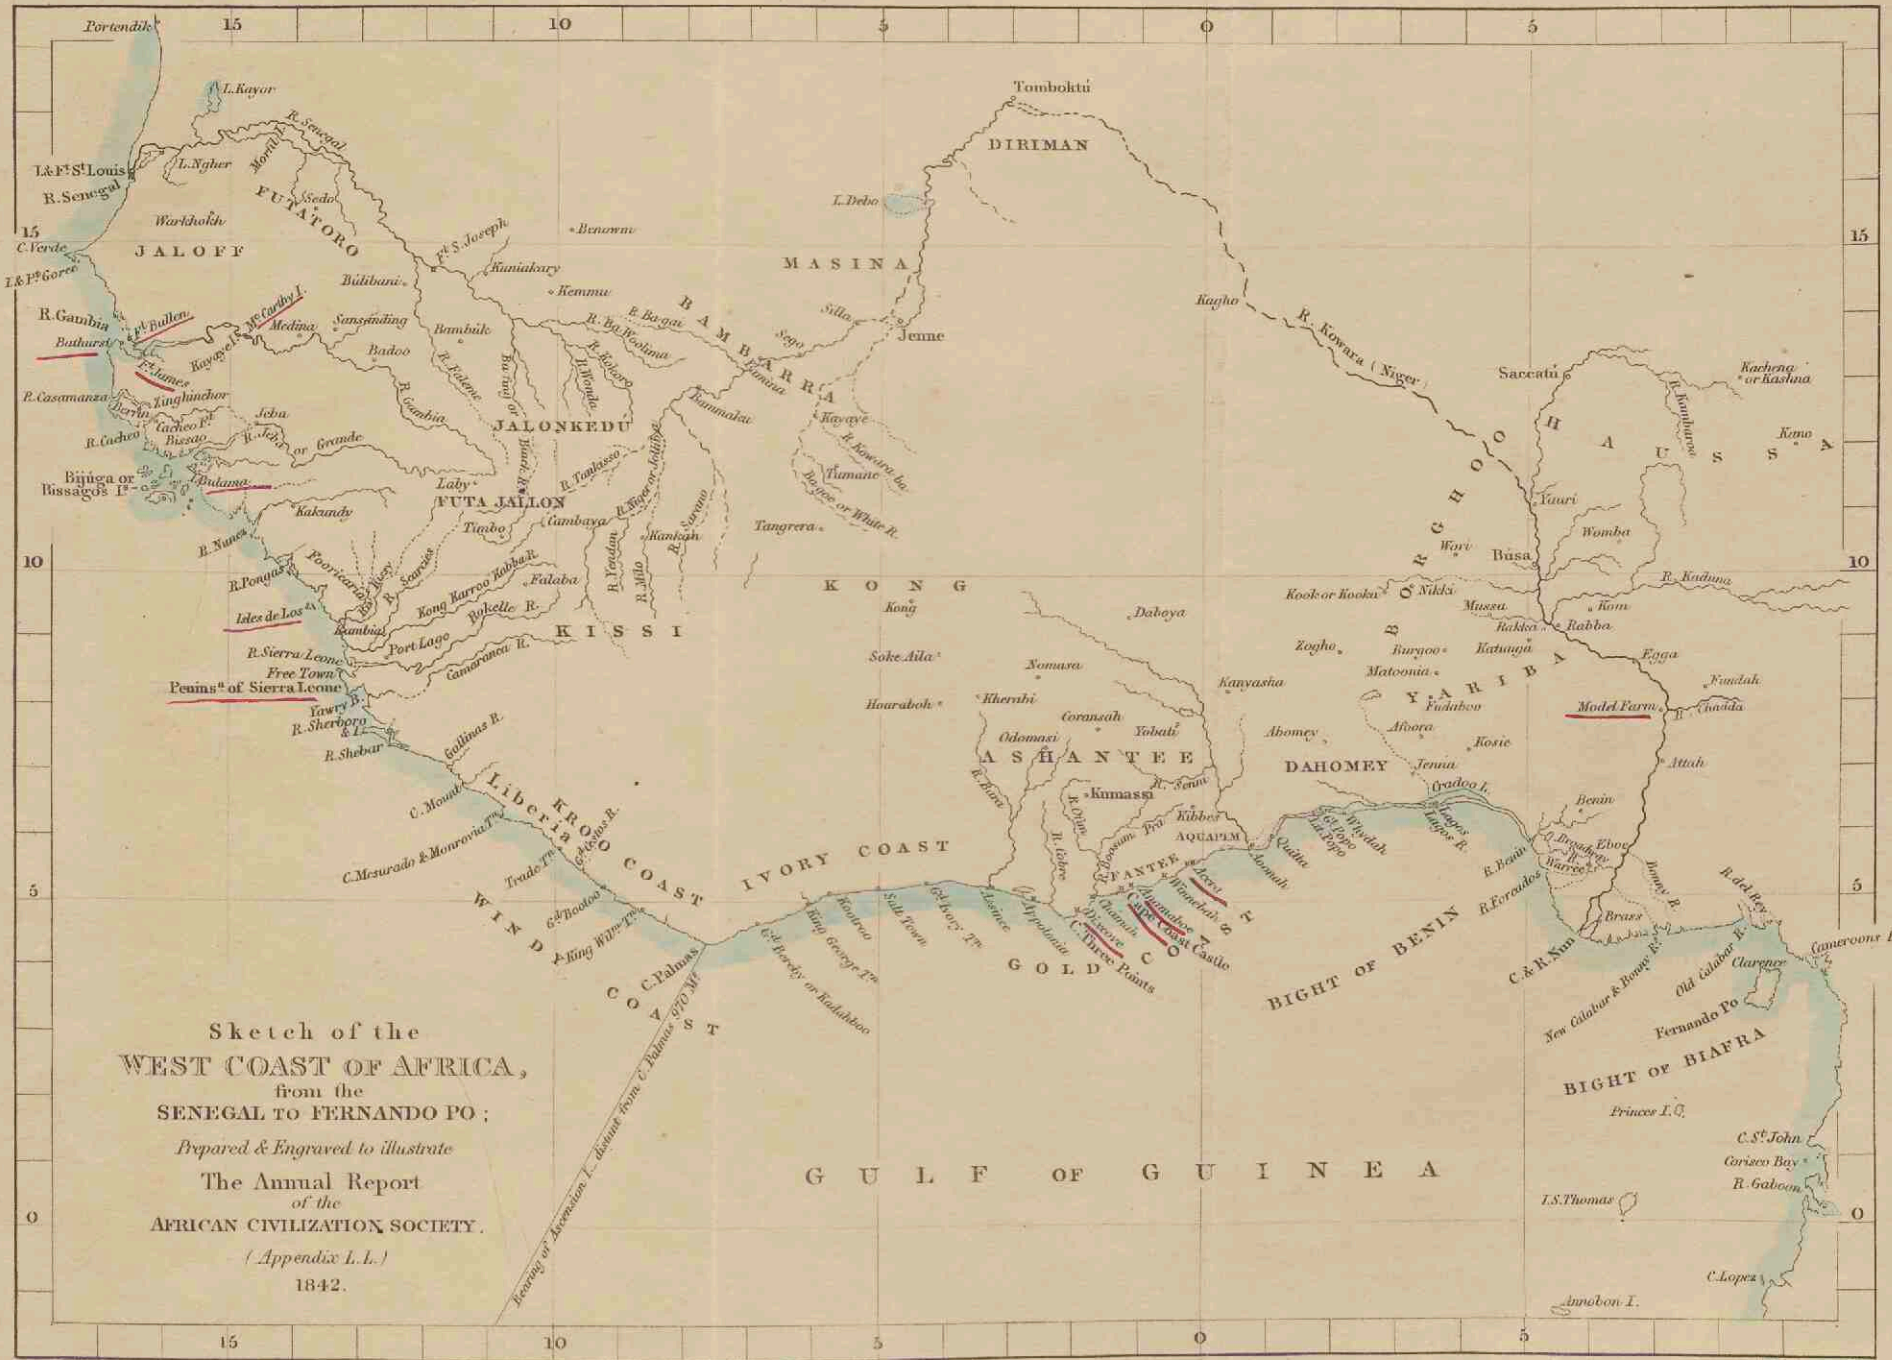

# **Sketch of the West Coast of Africa from the Senegal to Fernando Po**

<https://hdl.handle.net/1874/372683>

Sketch of the  
**WEST COAST OF AFRICA,**  
 from the  
**SENEGAL TO FERNANDO PO;**  
 Prepared & Engraved to illustrate  
 The Annual Report  
 of the  
**AFRICAN CIVILIZATION SOCIETY.**  
 (Appendix L.L.)  
 1842.