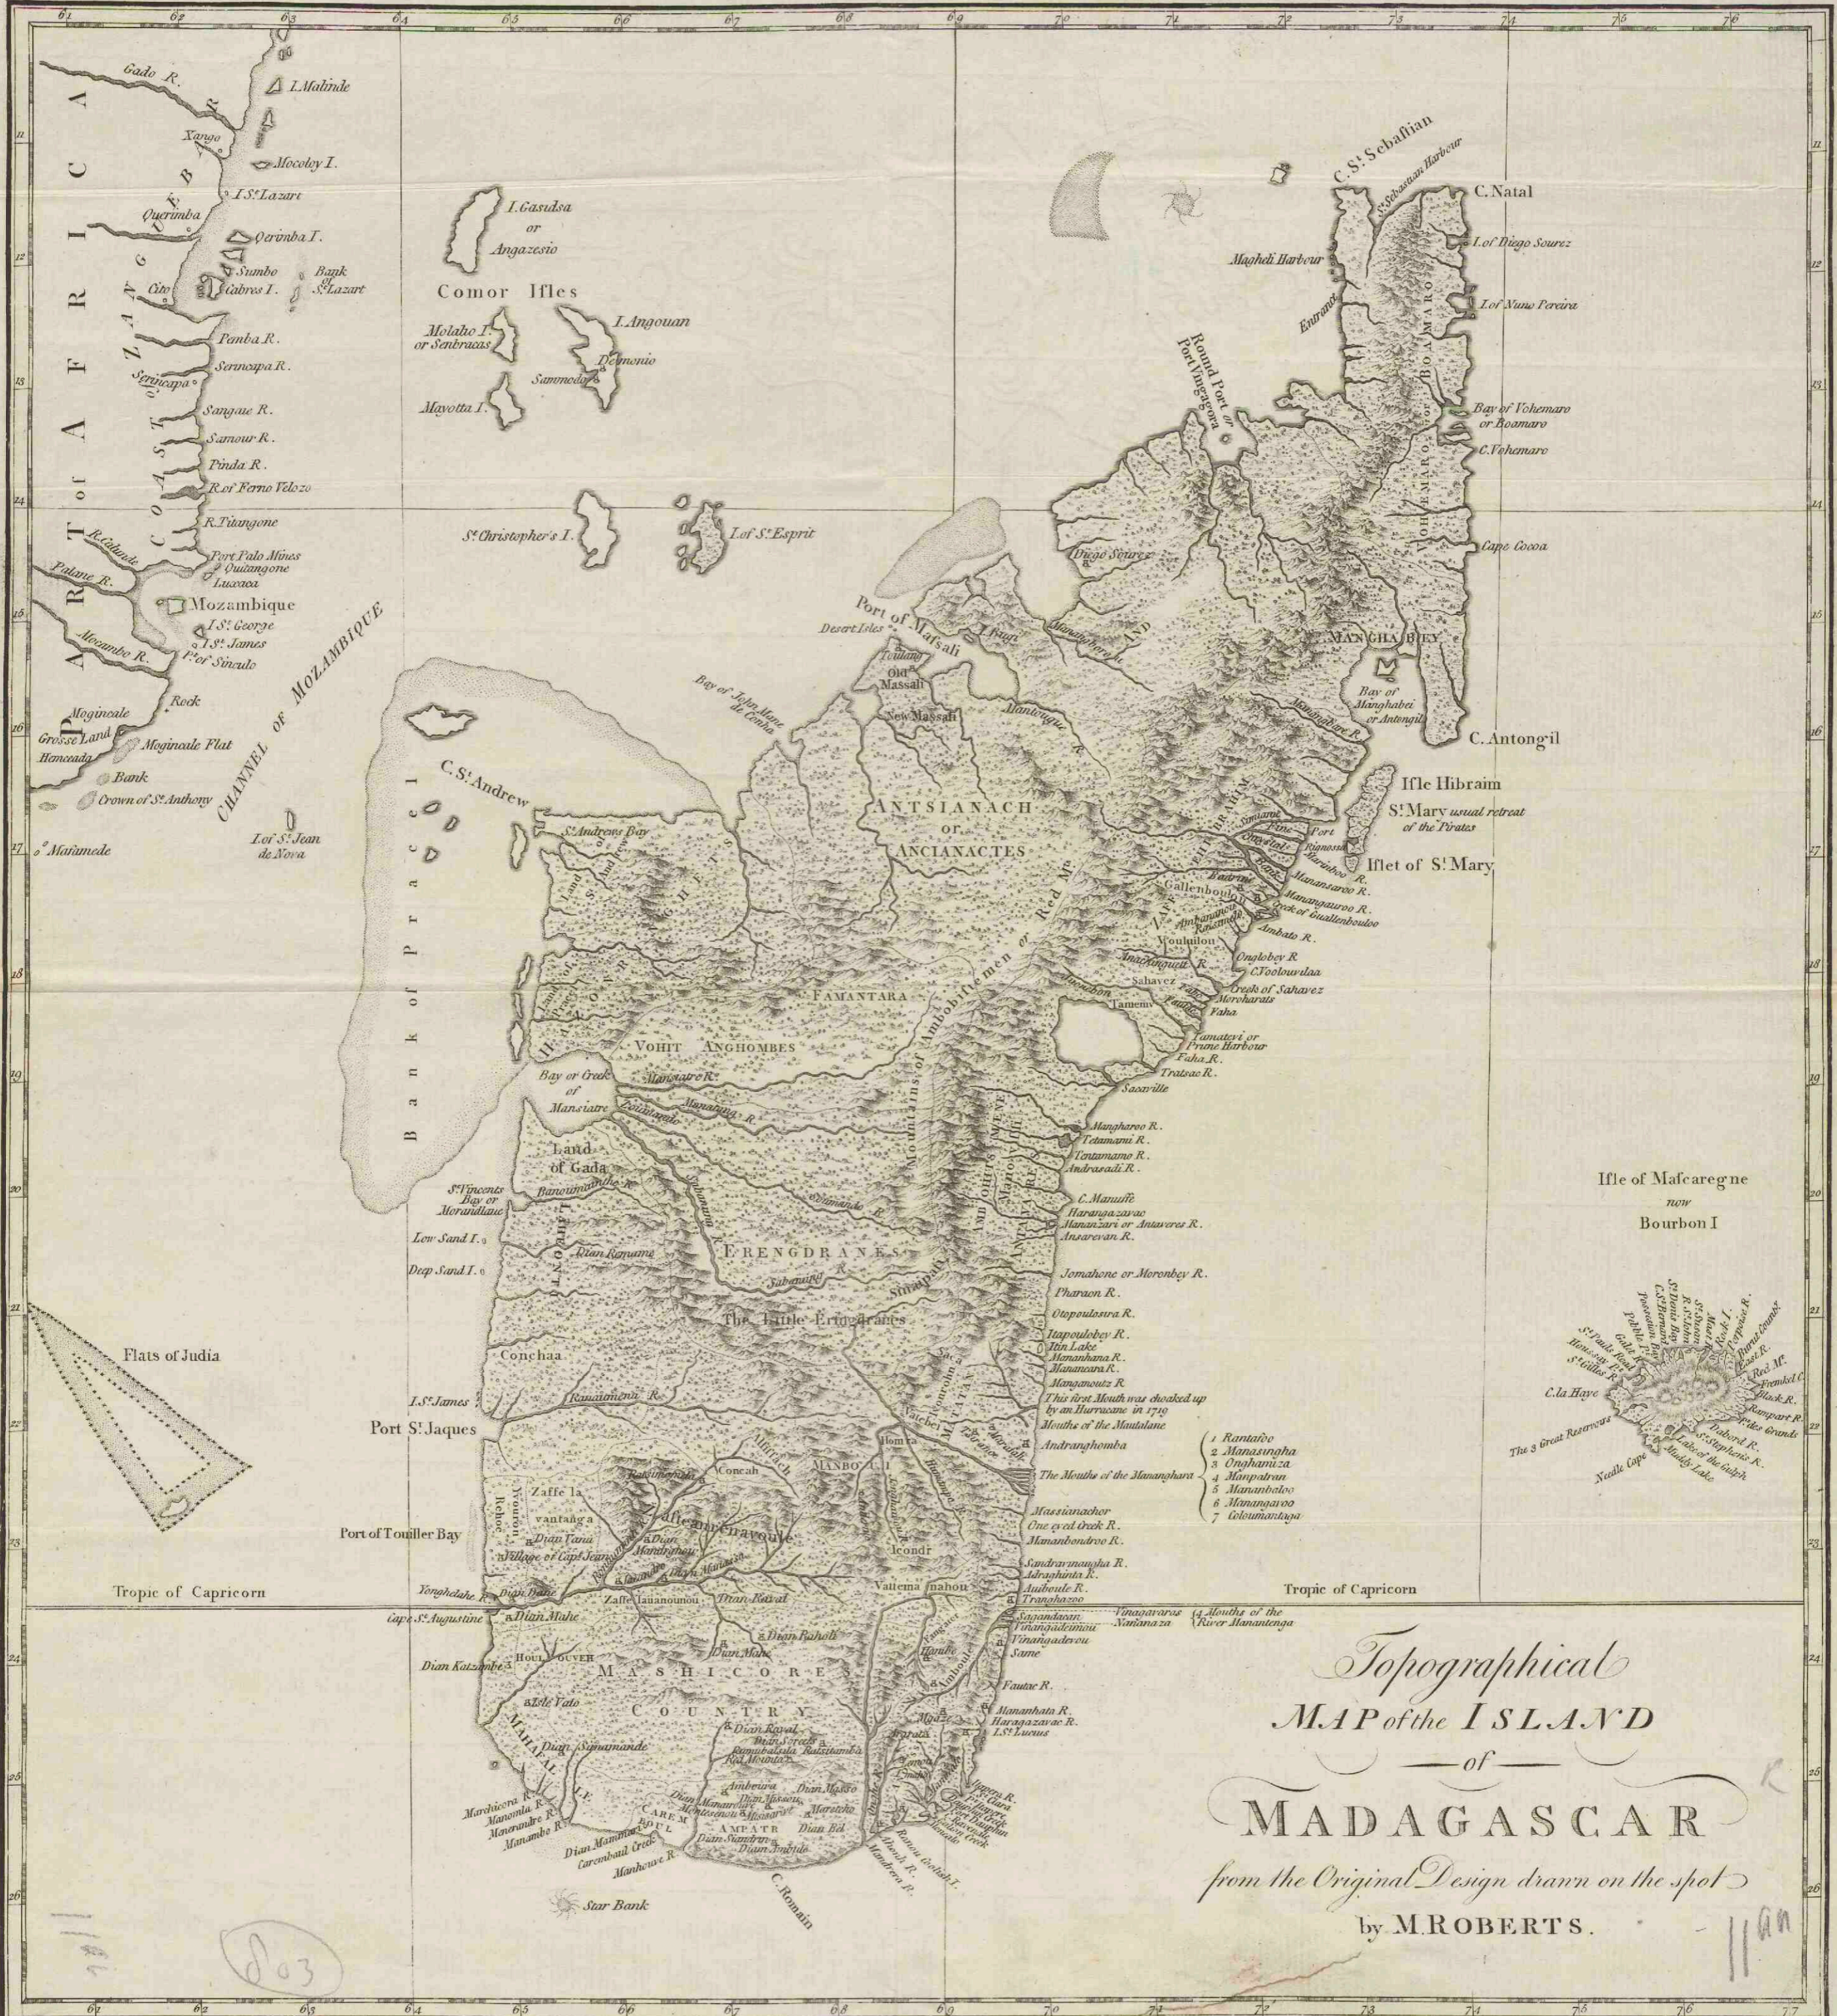

Topographical map of the Island of Madagascar

<https://hdl.handle.net/1874/372701>

Topographical
MAP of the ISLAND
 — of —
MADAGASCAR
from the Original Design drawn on the spot
 by M. ROBERTS.

- 1 Rantafio
- 2 Manasina
- 3 Onghama
- 4 Manabato
- 5 Mananabato
- 6 Mananabato
- 7 Coloumbarua

- 1 Mouths of the
- 2 Mouths of the
- 3 Mouths of the
- 4 Mouths of the