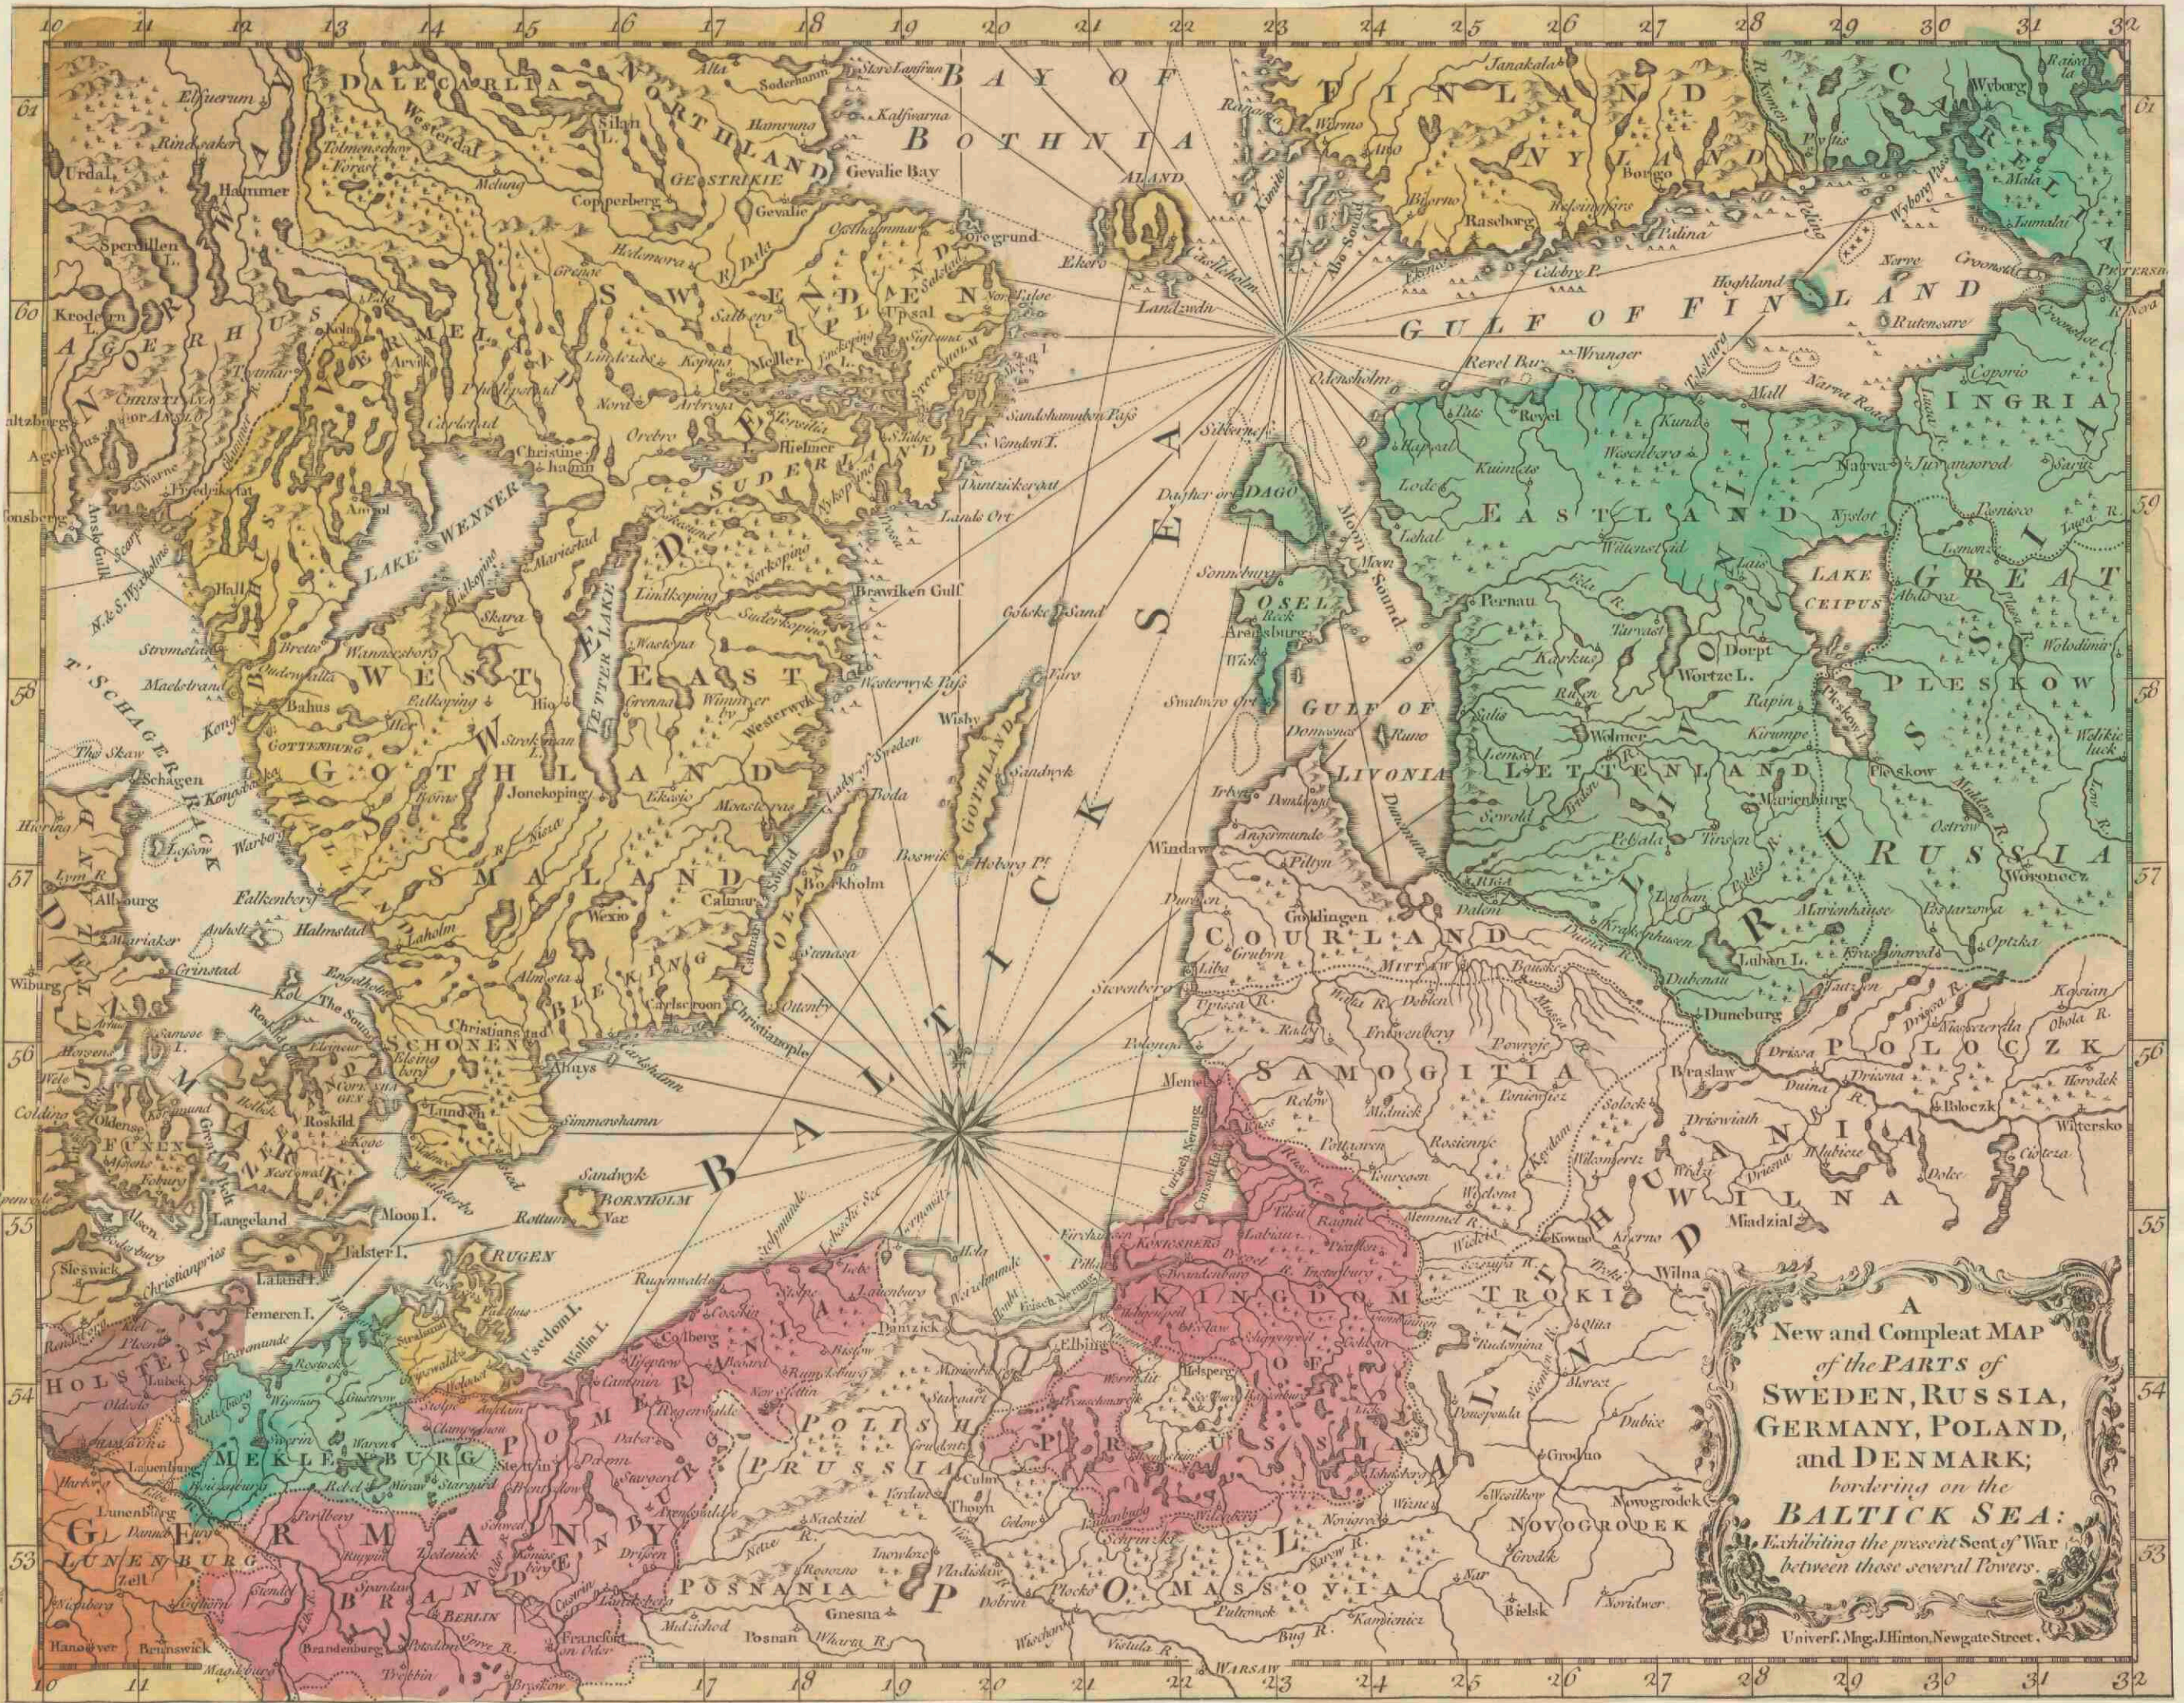

A new and compleat map of the parts of Sweden, Russia, Germany, Poland and Denmark, bordering on the Baltick Sea : exhibiting the present seat of war between those several powers.

<https://hdl.handle.net/1874/430512>

Biblioth. Rhen.-Traj.
d. d.
Vir Cl. G. Moll.
MAPPAE TERRESTRES.
Sect. V. Regiones
Europae
S. Scandinav
No. 30.

24