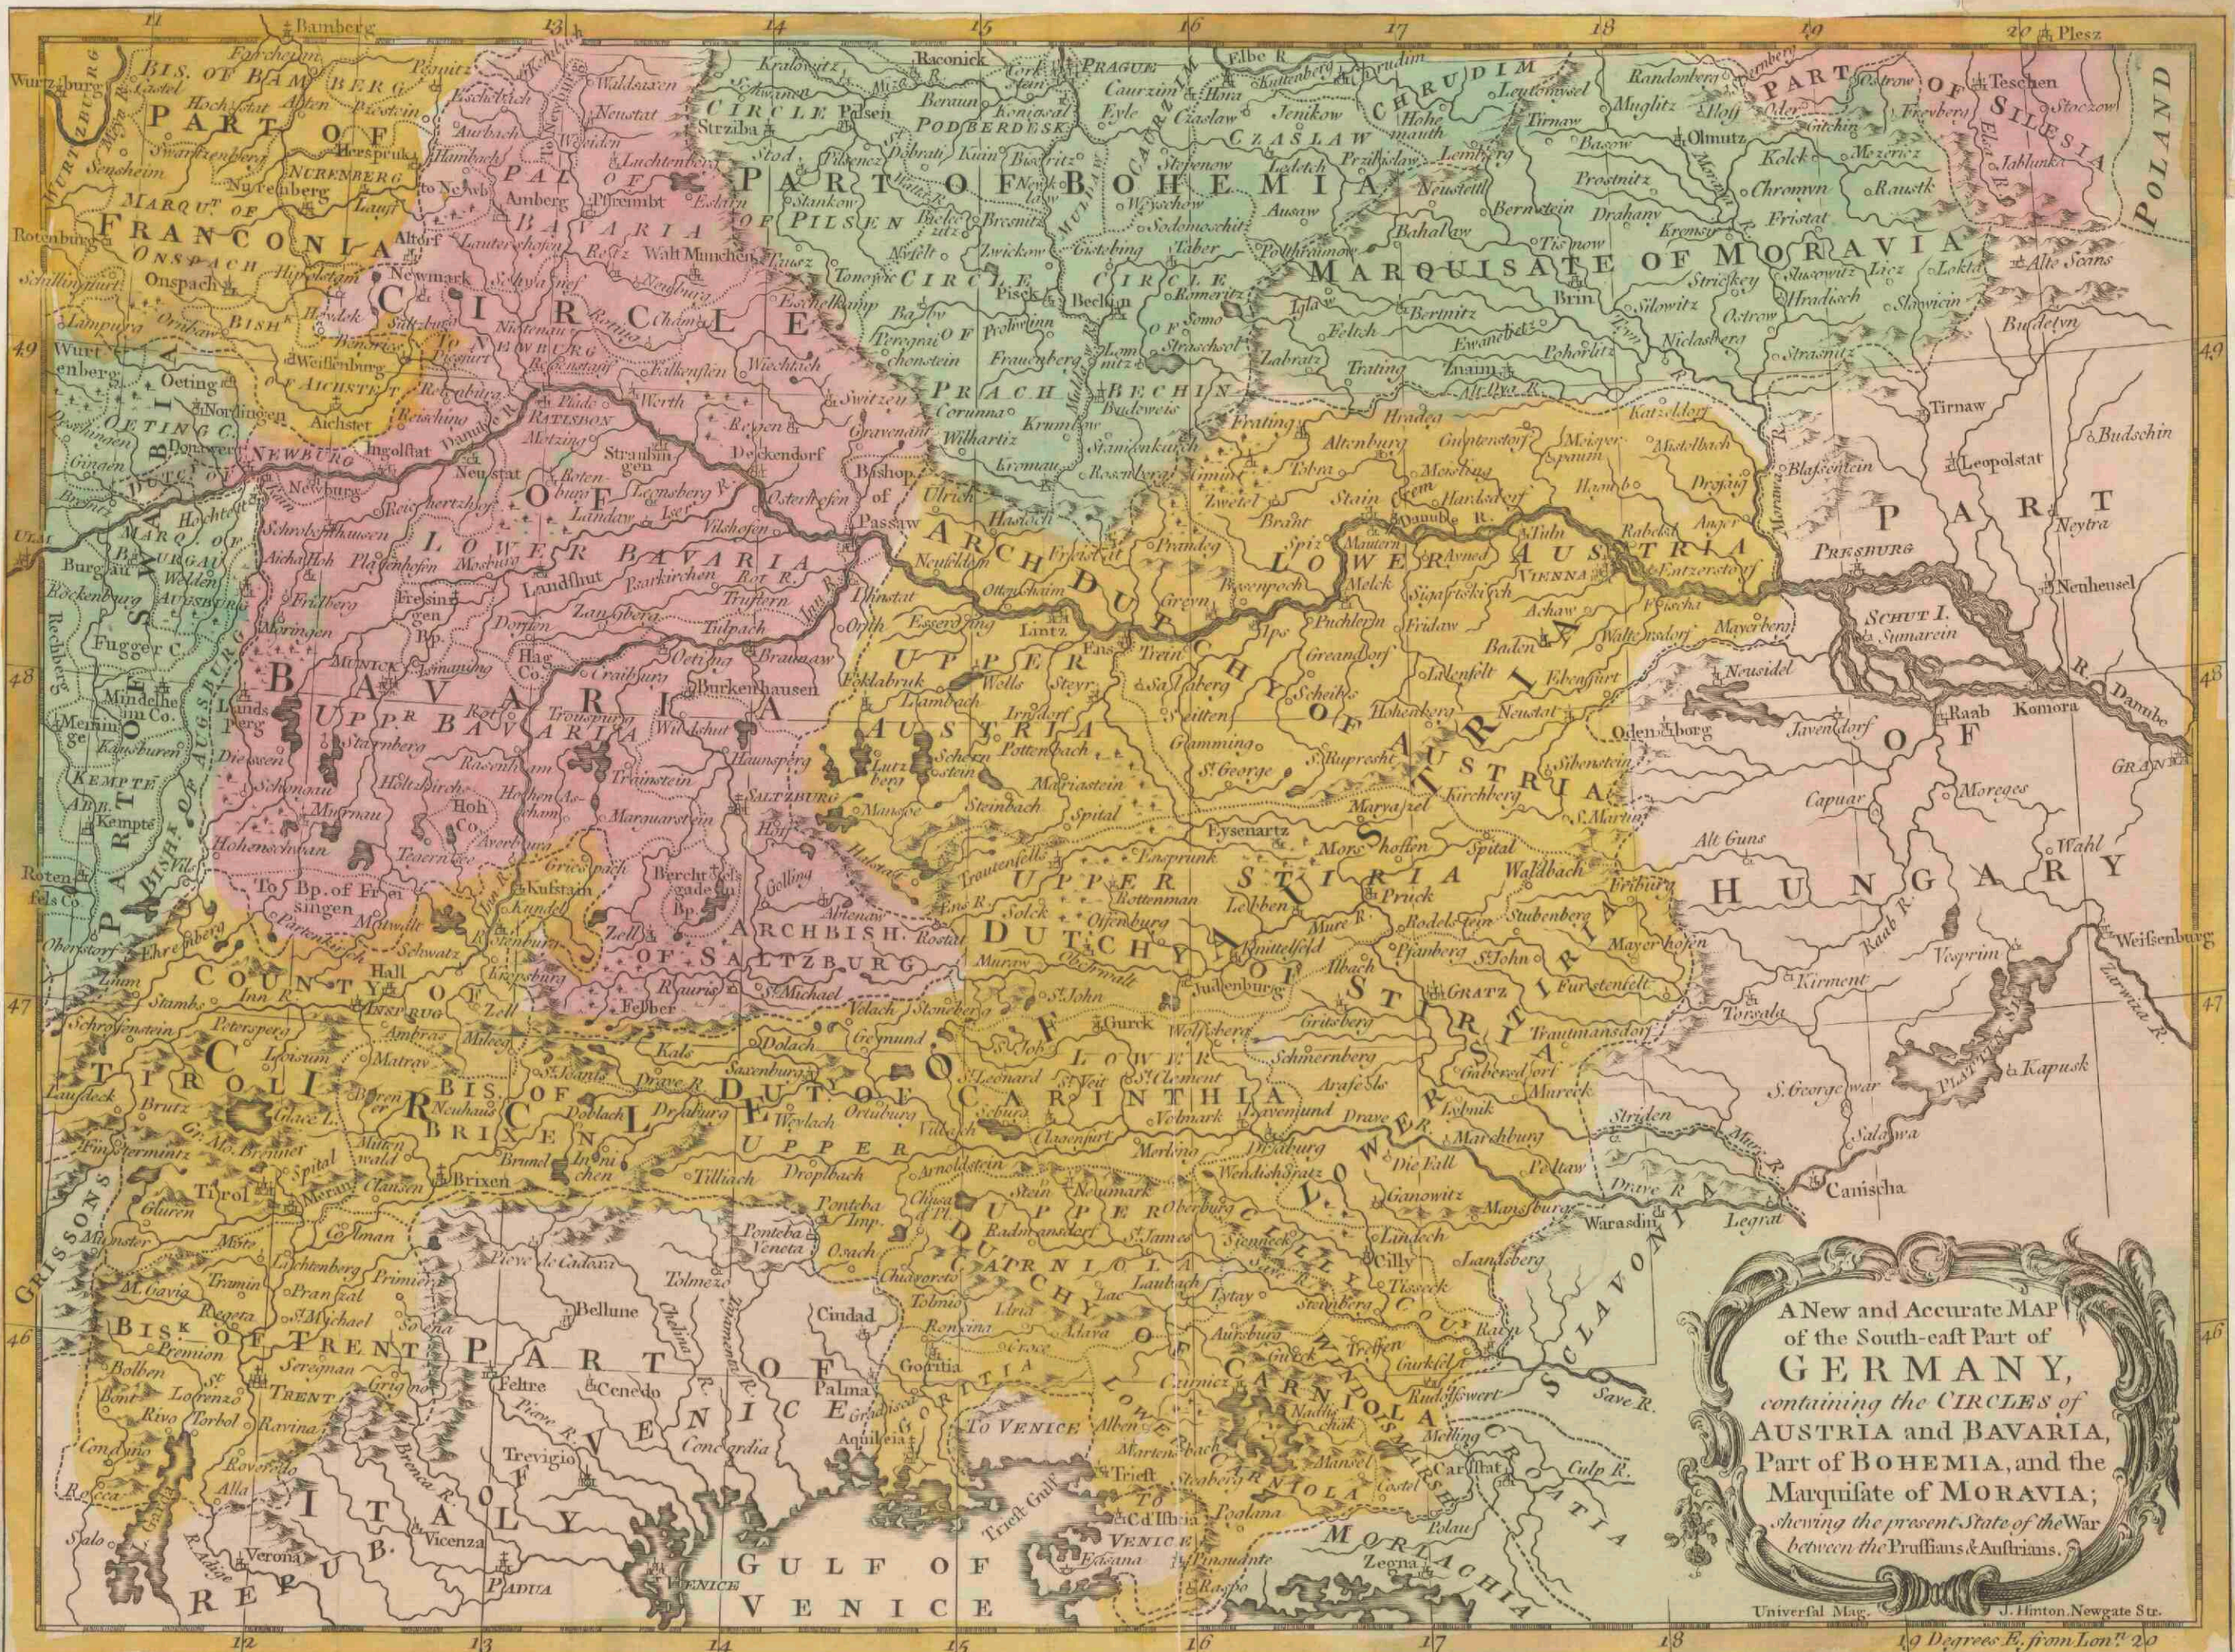

A new and accurate map of the south-east part of Germany, containing the circles of Austria and Bavaria, part of Bohemia, and the Marquisate of Moravia, shewing the present state of the war between the Prussians & Austrians.

<https://hdl.handle.net/1874/430598>

A New and Accurate MAP
of the South-east Part of
GERMANY,
containing the CIRCLES of
AUSTRIA and BAVARIA,
Part of BOHEMIA, and the
Marquisate of MORAVIA;
shewing the present State of the War
between the Prussians & Austrians.

Universal Map. J. Hinton, Newgate Str.

34