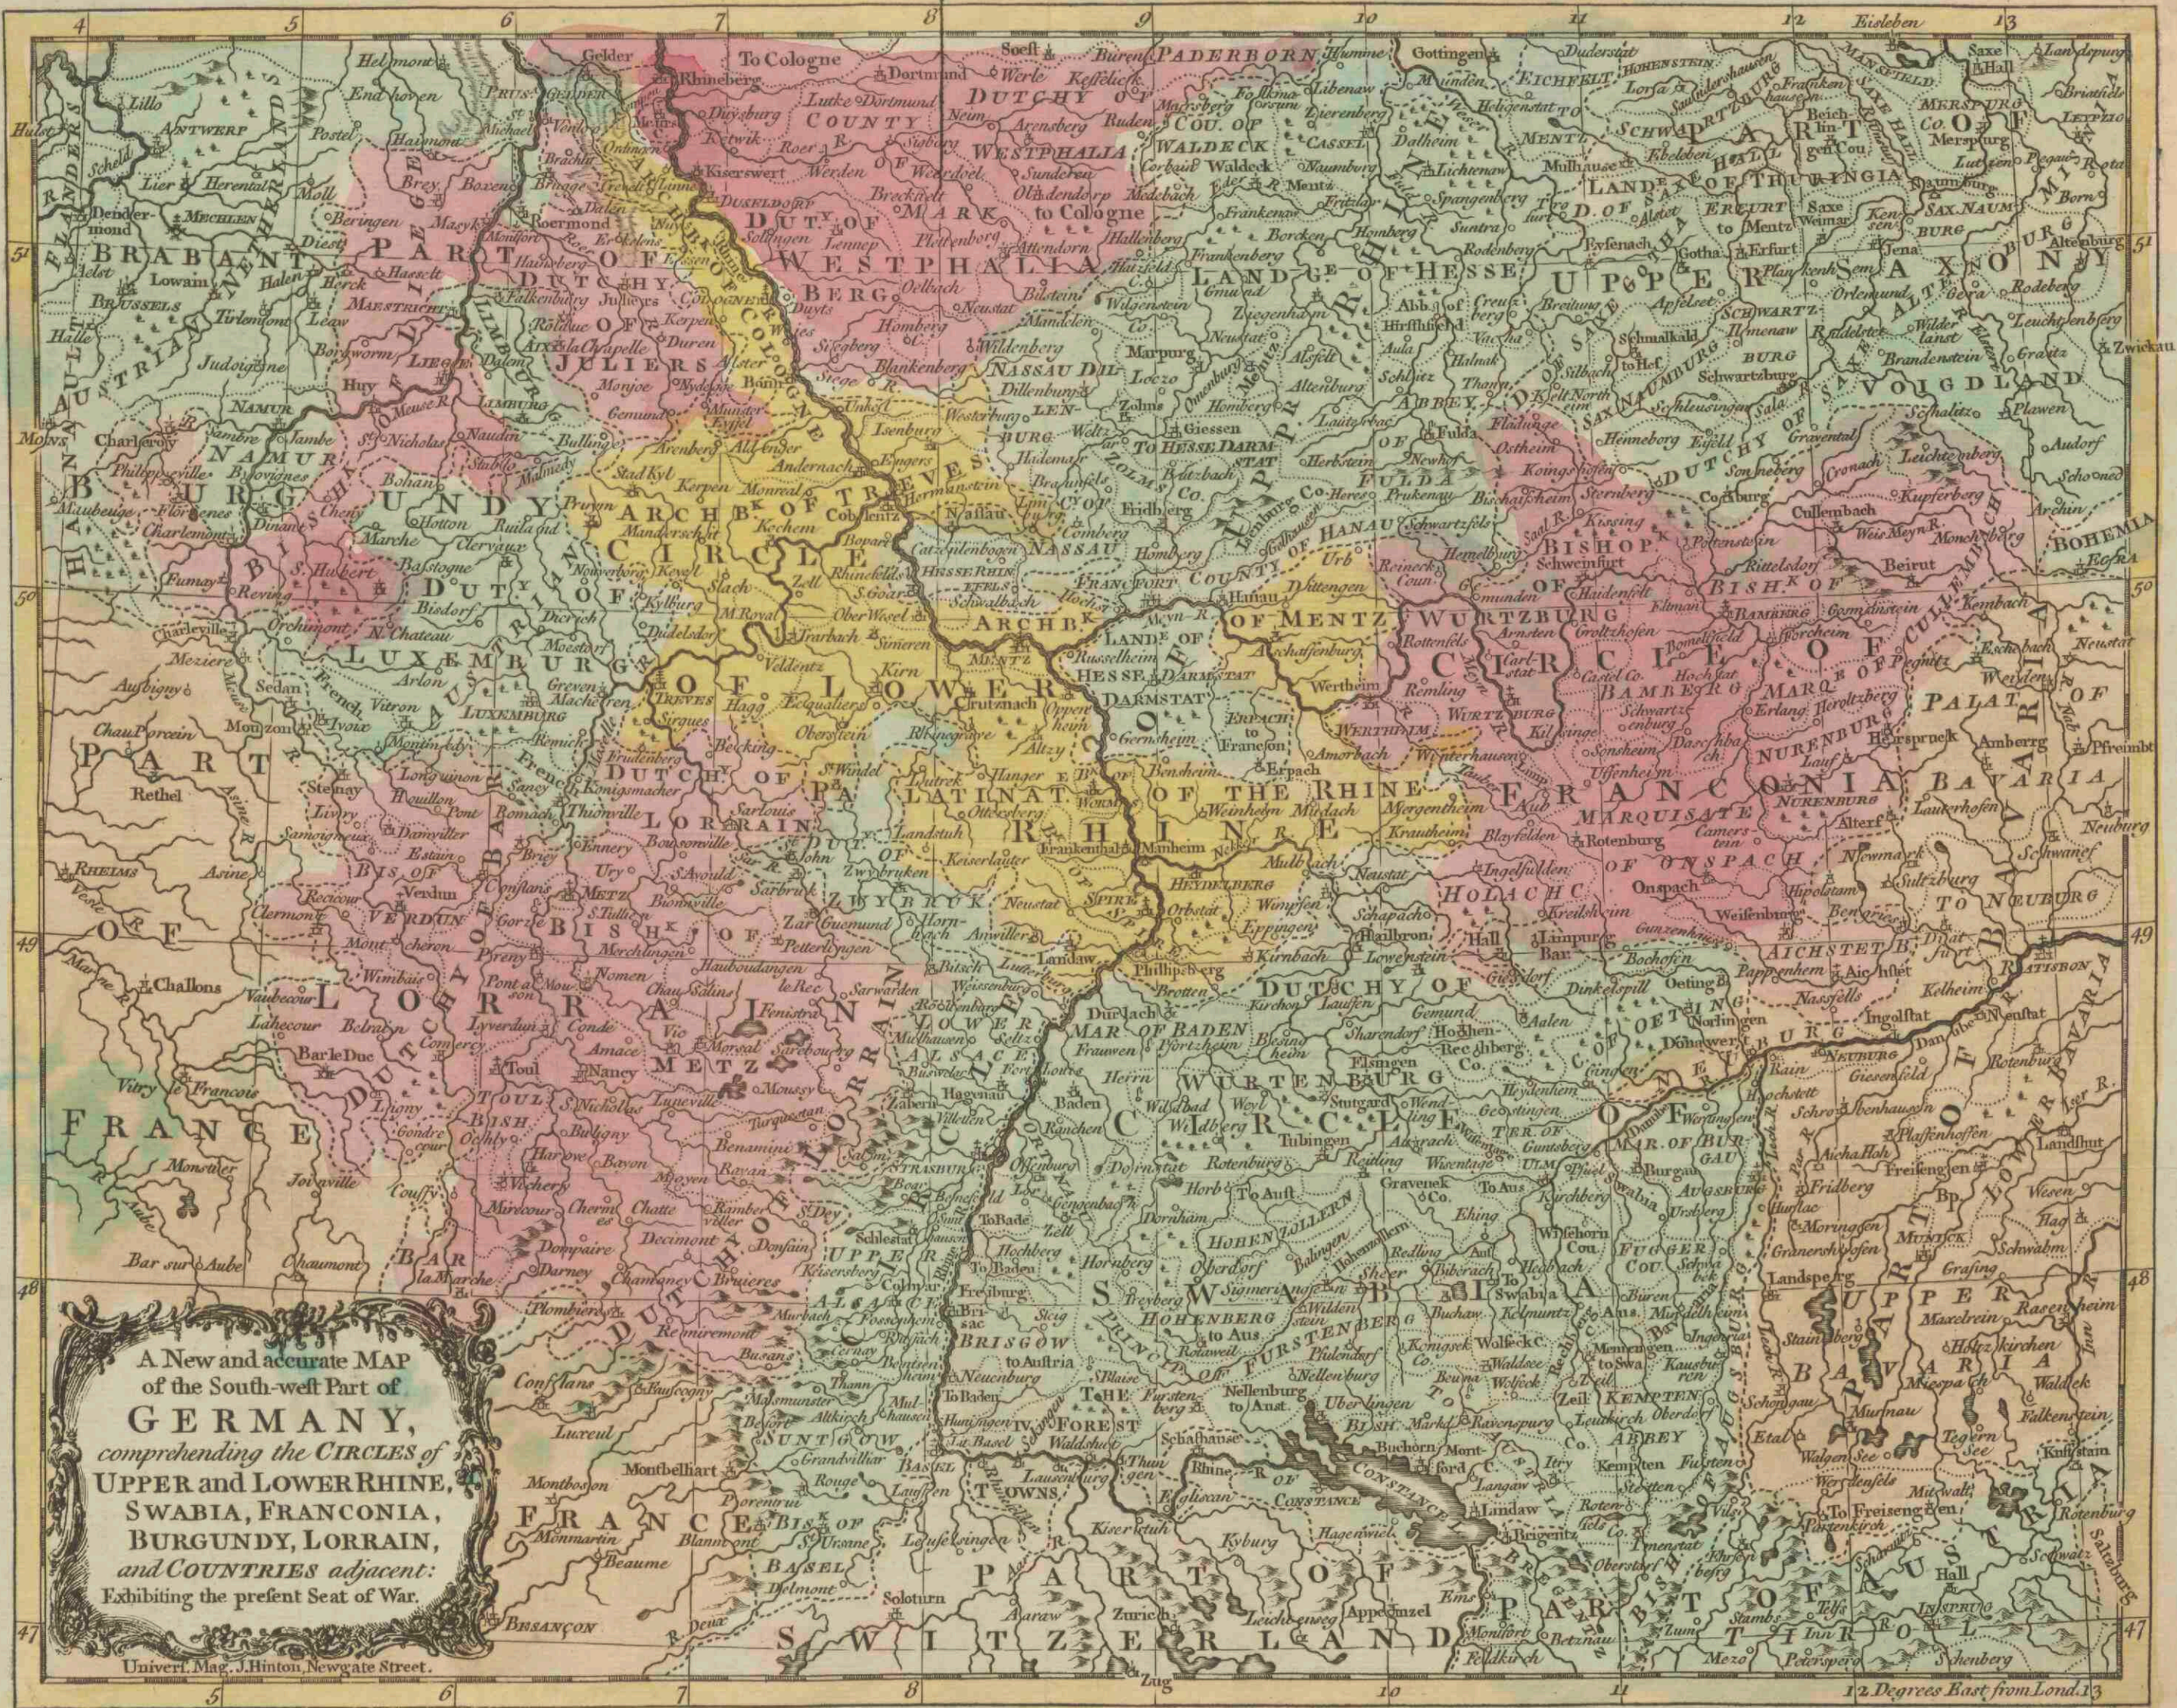

**A new and accurate map of the south-west part of Germany
comprehending the circles of Upper and Lower Rhine, Swabia,
Franconia, Burgundy, Lorrain, and countries adjacent,
exhibiting the present seat of war**

<https://hdl.handle.net/1874/430599>

A New and accurate MAP
of the South-west Part of
GERMANY,
comprehending the CIRCLES of
UPPER and LOWER RHINE,
SWABIA, FRANCONIA,
BURGUNDY, LORRAIN,
and COUNTRIES adjacent:
Exhibiting the present Seat of War.