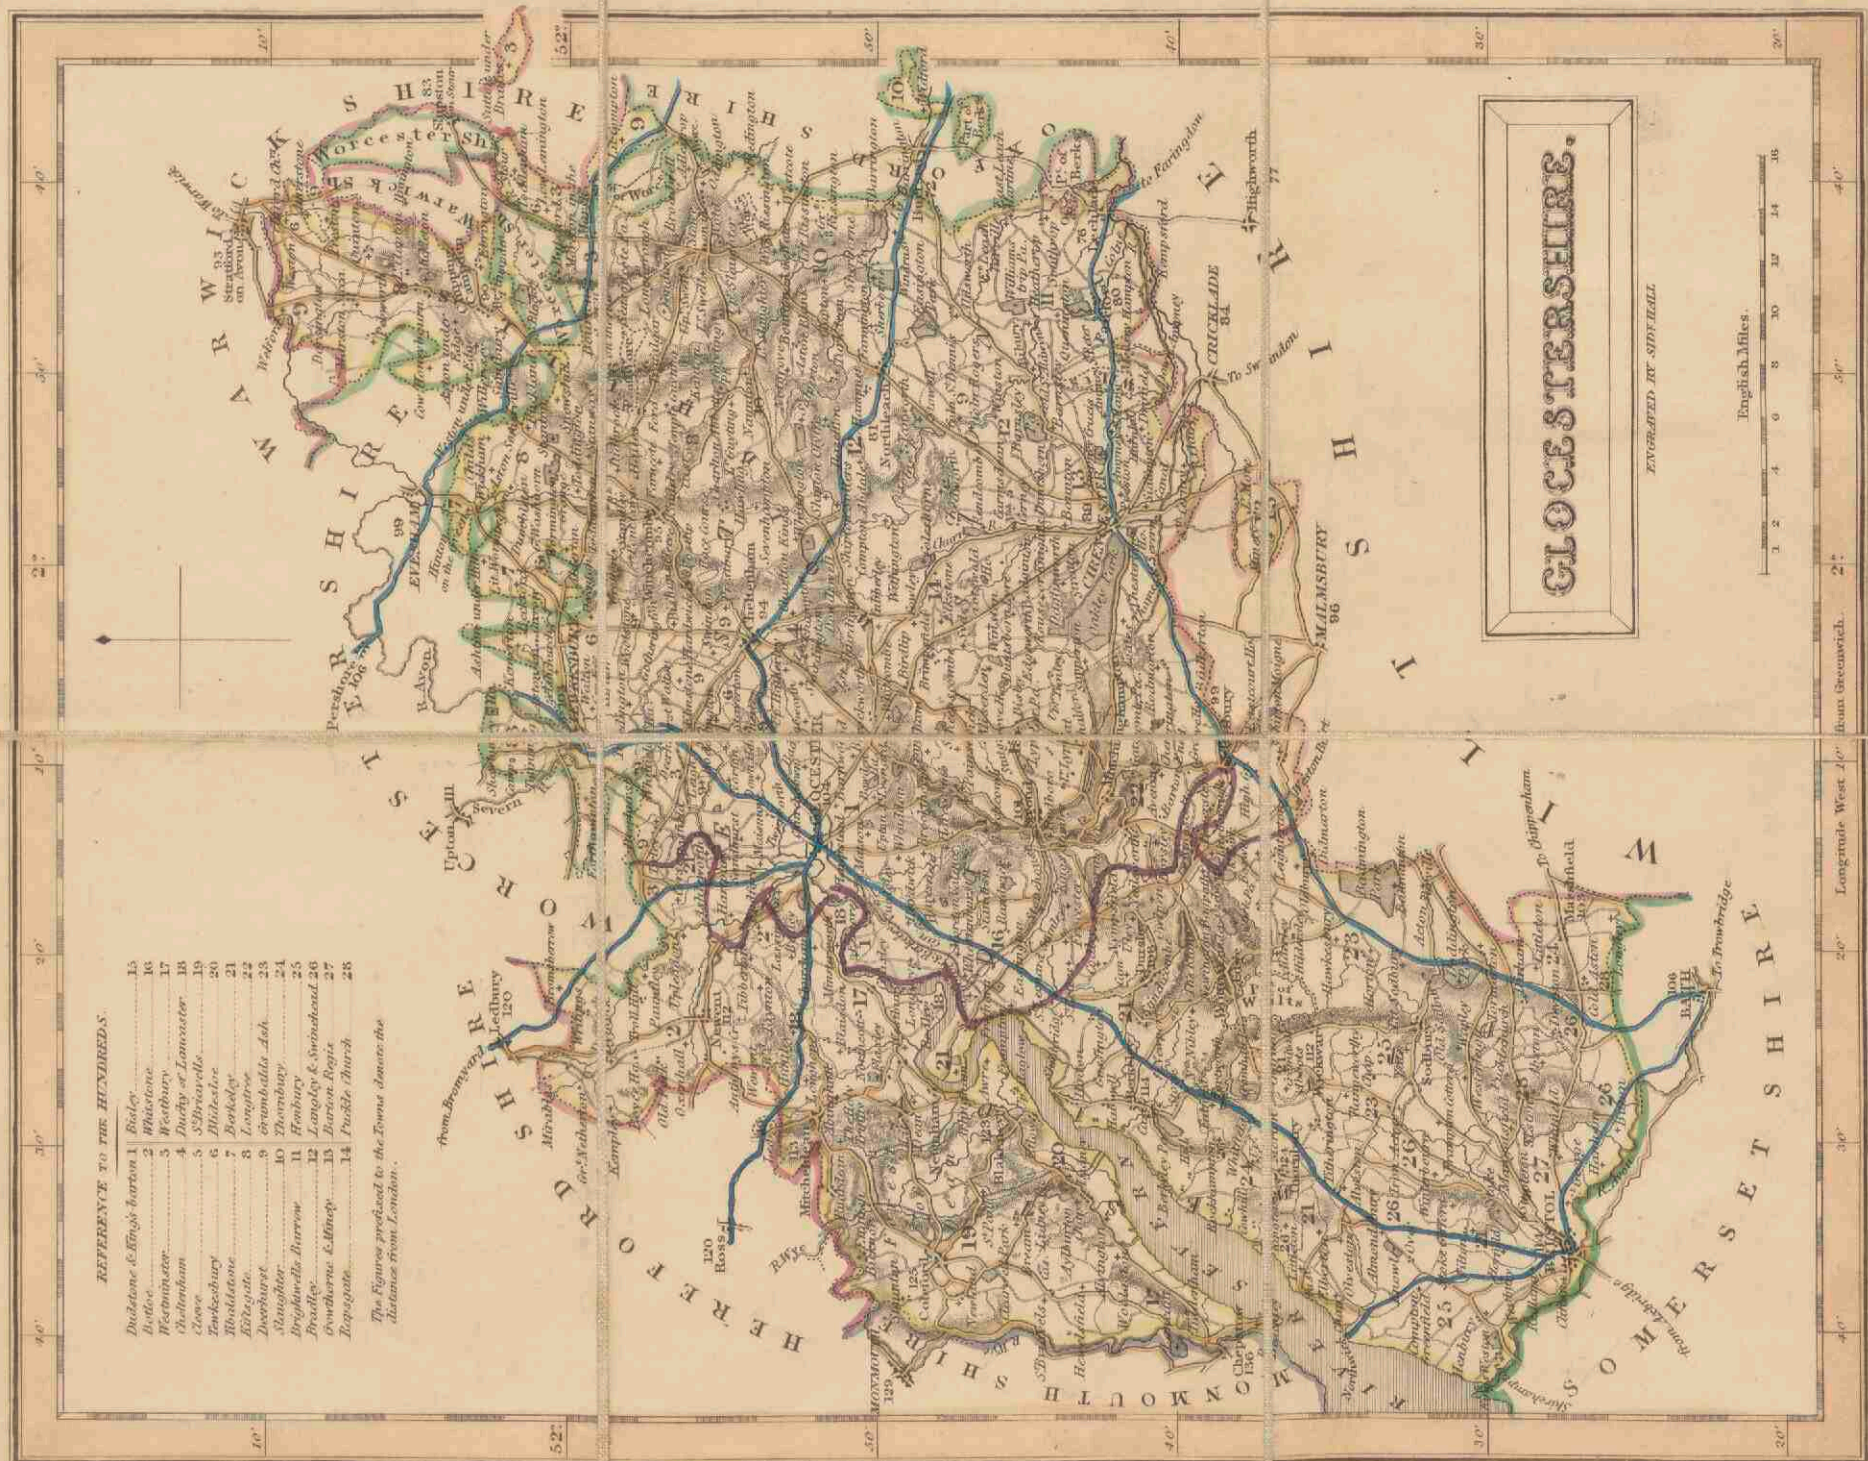

# Glocestershire

<https://hdl.handle.net/1874/432376>

---

---

GLOUCESTERSHIRE

---

---

Itinerat.

Price 2s. double the size of the above.  
 YORKSHIRE, IRELAND, SCOTLAND, AND WALES.  
 Complete Sets may be had, uniformly mounted in a neat Case, with  
 Lock, Price £4. 4s.  
 Also, Price 4s., Four Times the size, and mounted in a Case,  
**A MAP OF THE INLAND NAVIGATION,**  
 Showing the Course of all the Canals, Rail Roads, and Navigable Rivers  
 in England and Scotland.

The Mail Roads are coloured Blue; the Coach Roads, Brown; and  
 the County Divisions, according to the Reform Bill, Red.

LONDON: CHAPMAN AND HALL, 186, STRAND.

REFERENCE TO THE HUNDREDS.

Distances & Kings' borders	1	Bisley	15
Baddeley	2	Blunstone	16
Beaconsfield	3	Westbury	17
Cheltenham	4	Duchy of Lancaster	18
Cleeve	5	Strarwell	19
Leckhampton	6	Blunstone	20
Minsterley	7	Beckley	21
Northleach	8	Langley	22
Overbury	9	Swanville Ash	23
Stoughton	10	Thornbury	24
Stroud	11	Rowbury	25
Stroud	12	Langley & Swanshead	26
Stroud	13	Baron Rogis	27
Stroud	14	Truckle Church	28

The Figures prefixed to the Towns denote the  
 Distances from London.

From Greenwich. 2 1/2  
 Longitude West 1 1/2  
 London Published by Chapman & Hall, 186, Strand.