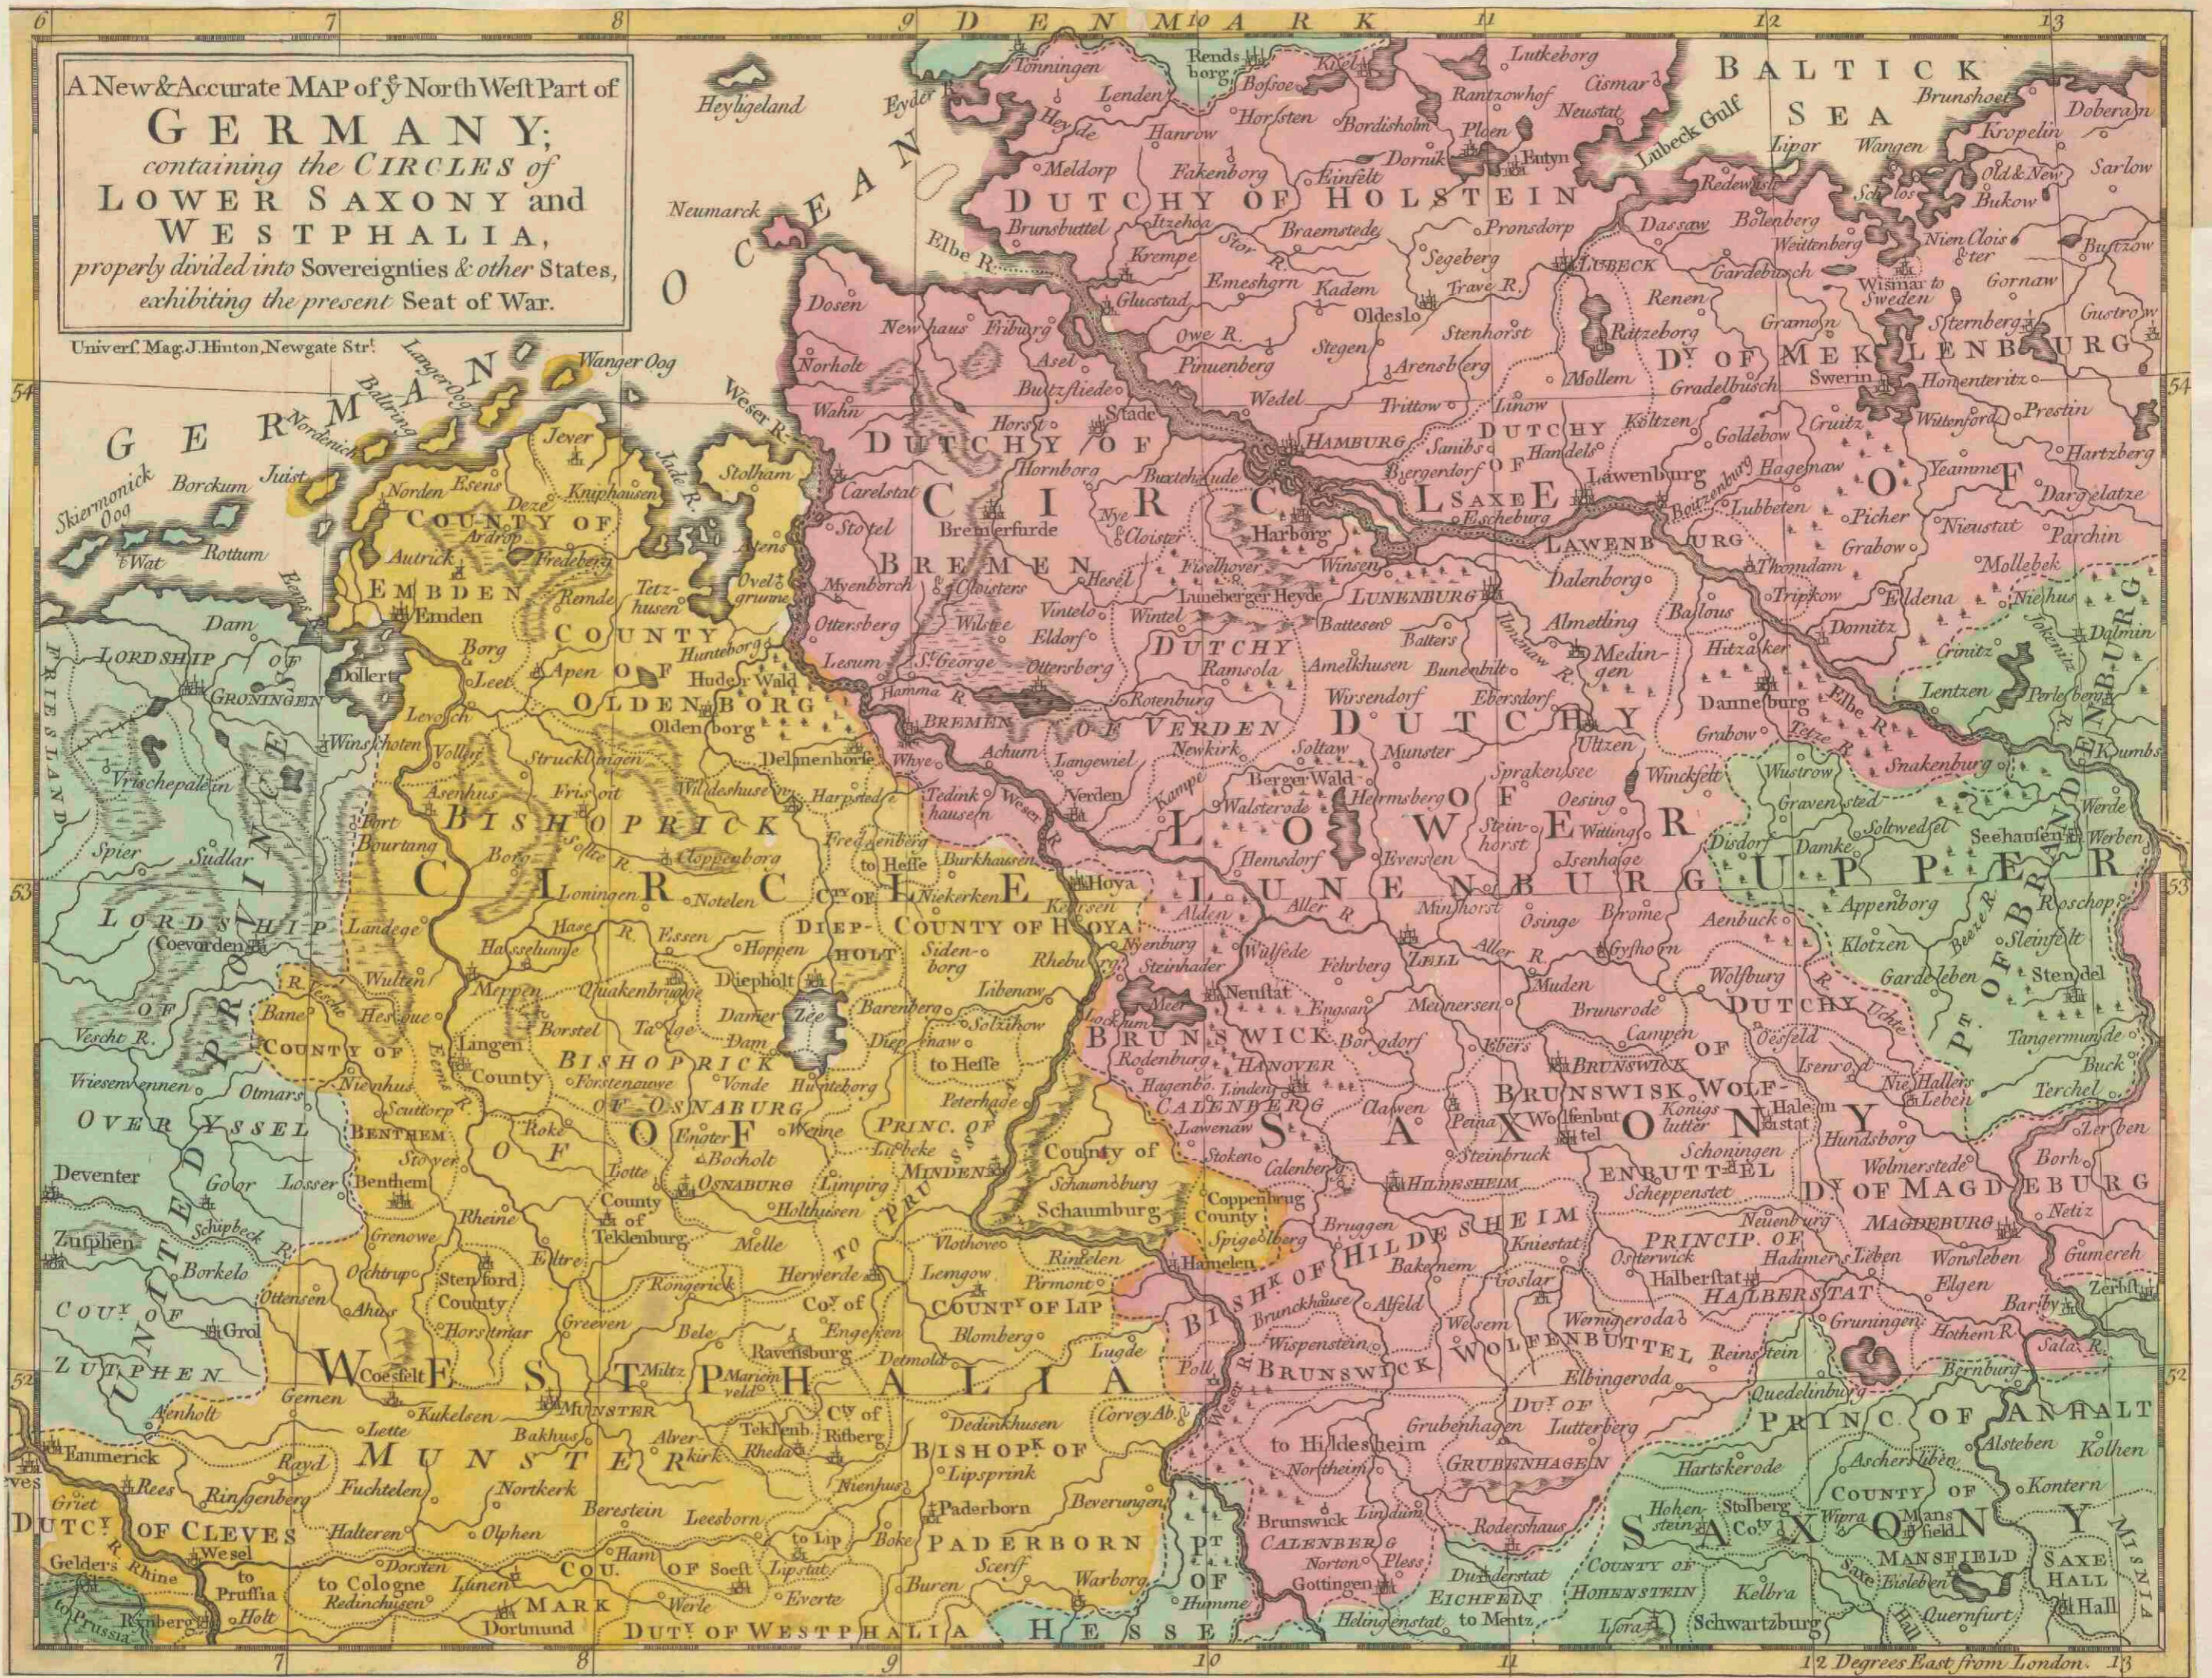

**A new & accurate map of ye North West Part of Germany :
containing the circles of Lower Saxony and Westphalia,
properly divided into sovereignties & other states, exhibiting
the present seat of war.**

<https://hdl.handle.net/1874/430597>

A New & Accurate MAP of y North West Part of
GERMANY;
containing the CIRCLES of
LOWER SAXONY and
WESTPHALIA,
properly divided into Sovereignities & other States,
exhibiting the present Seat of War.

Univer. Mag. J. Hinton, Newgate Str.

12 Degrees East from London. 13

33