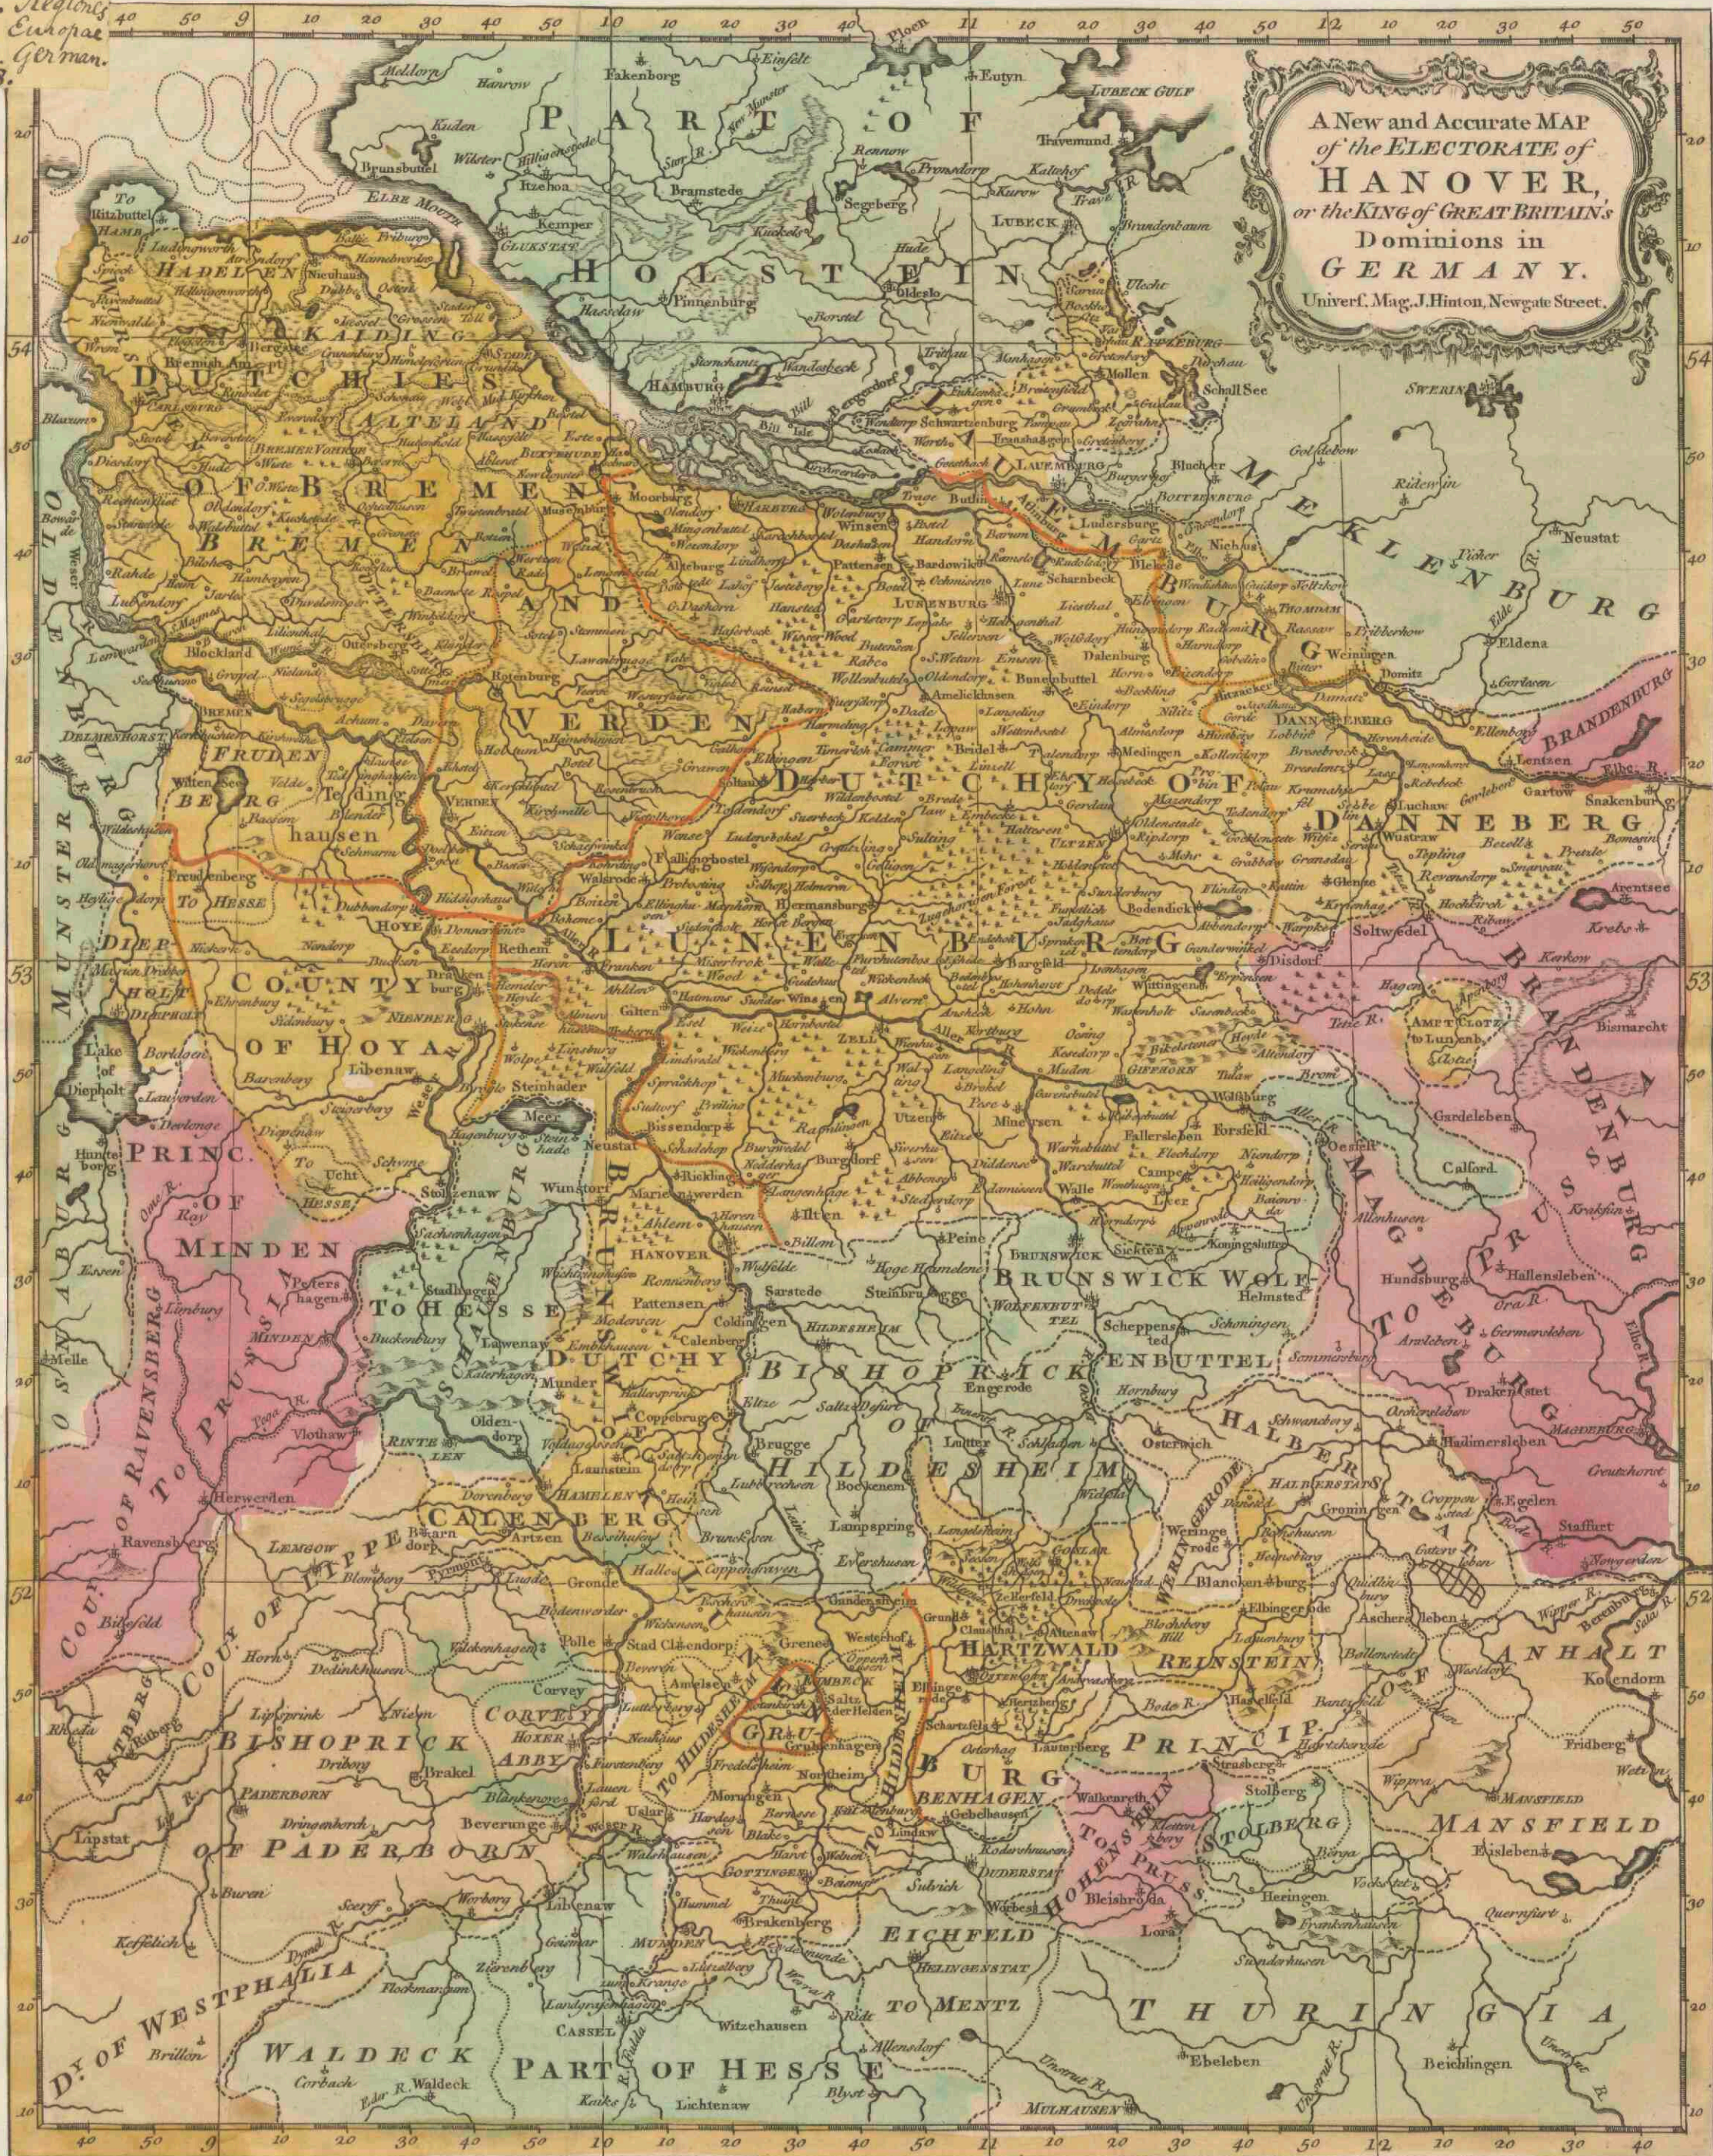

A new and accurate map of the Electorate of Hanover, or the king of Great Britain's Dominions in Germany.

<https://hdl.handle.net/1874/430600>

Sect. V. *Regiones Europæ*
S. 3. *German.*
No. 23.

A New and Accurate MAP
of the ELECTORATE of
HANOVER,
or the KING of GREAT BRITAIN'S
Dominions in
GERMANY.
Univerf. Mag. J. Hinton, Newgate Street.